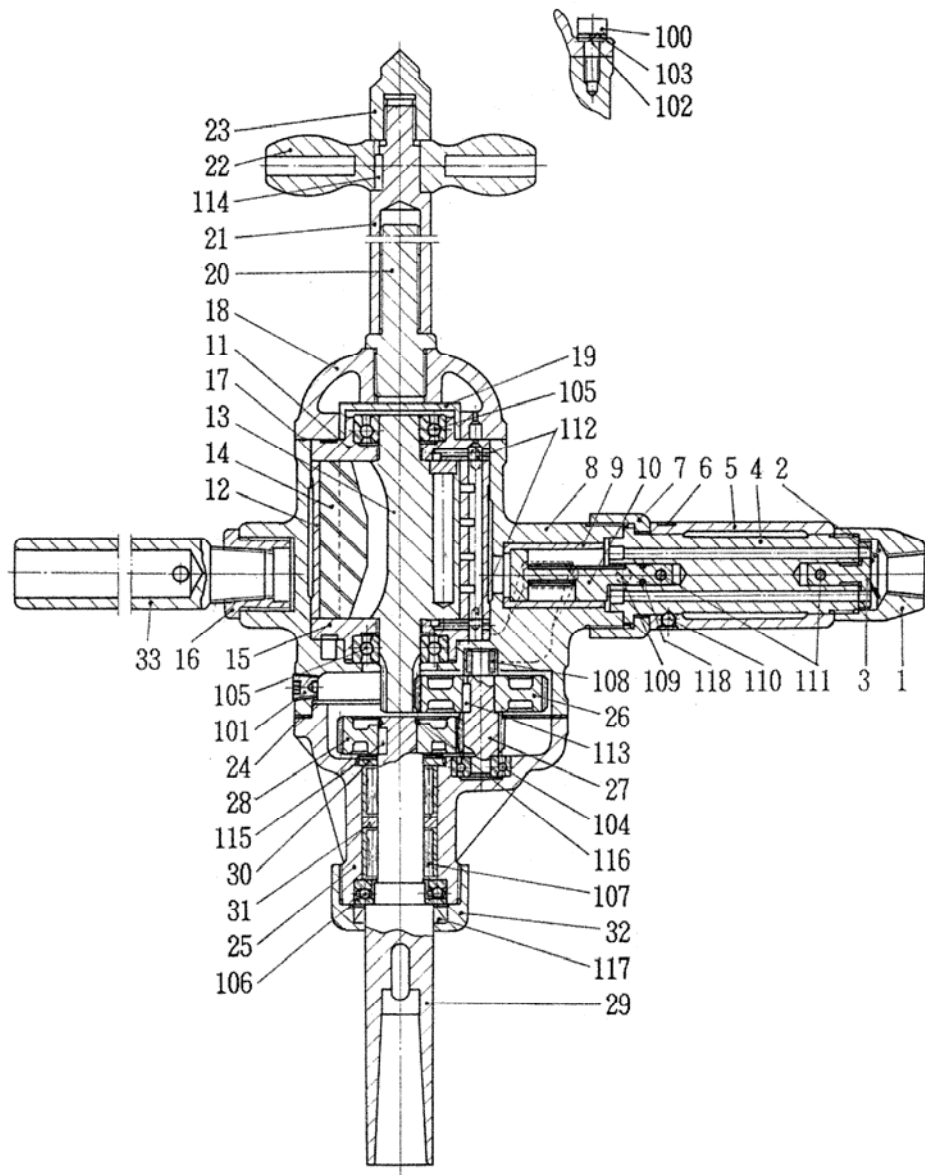

PARTS LIST

NRD-14R

510220 (D06000)

510230 (D06050) (NPT)

日本ニューマチック工業株式会社
NIPPON PNEUMATIC MFG.CO.,LTD.

新旧対照リスト

COMPARISON LIST

(1/2)

型式 MODEL: **NRD-14R**

符号 ITEM	新品番 NEW PART NO.	現状品番 CURRENT PART NO.	NEW PART NAME	CURRENT PART NAME	個数 Q'ty
1	15100940	D09000H020	INLET BUSHING	INLET BUSH	1
2	15100930	D09000B210	THROTTLE SPRING	THROTTLE SPRING	1
3	15101000	D09000H300	THROTTLE VALVE	THROTTLE VALVE	1
4	15100990	D09000H290	THROTTLE ARBOR	THROTTLE ARBOR	1
5	15100970	D09000H150	GRIPE	GRIP	1
6	15100980	D09000H160	GRIP RING	GRIP RING	1
7	15101010	D09000H390	ARBOR NUT	THROTTLE ARBOR NUT	1
8	15101190	D09000R730	ROTOR CASE	ROTOR CASE	1
9	15101080	D09000H810	REVERSE BUSH	REVERSE BUSH	1
10	15101070	D09000H800	REVERSE VALVE	REVERSE VALVE	1
11	15101150	D09000R300	TOP PLATE	TOP PLATE	1
12	15101140	D09000R200	CYLINDER	CYLINDER	1
13	15101180	D09000R720	ROTOR	ROTOR	1
14	15101160	D09000R500	VANE	VANE	5
15	15101170	D09000R510	BOTTOM PLATE	BOTTOM PLATE	1
16	15207510	I45000Z370	SOCKET	SOCKET	1
17	15101120	D09000P300	TOP SEAL	TOP SEAL	1
18	15100950	D09000H060	OIL CASE	OIL CASE	1
19	15100960	D09000H070	OIL BUSH	OIL CASE BUSH	1
20	15101050	D09000H610	FEED SCREW	FEED SCREW	1
21	15101060	D09000H620	FEED SLEEVE	FEED SLEEVE	1
22	15101040	D09000H600	FEED HANDLE	FEED HANDLE	1
23	15101020	D09000H400	CENTER	CENTER	1
24	15101130	D09000P500	BOTTOM SEAL	BOTTOM SEAL	1
25	15101220	D09000S110	GEAR CASE	GEAR CASE	1
26	15101200	D09000S040	REDUCTION GEAR	L REDUCTION GEAR	1
27	15100860	D06000S050	REDUCTION GEAR	S REDUCTION GEAR	1
28	15100870	D06000S330	SOCKET GEAR	SOCKET GEAR	1
29	15100880	D06000S480	DRILL SOCKET	DRILL SOCKET	1
30	15101100	D09000I210	THRUST WASHER	THRUST WASHER	1
31	15101300	D09000Z780	BEARING COLLAR	BEARING COLLAR	1
32	15101240	D09000S340	SOCKET NUT	SOCKET NUT	1
33	15101110	D09000I580	HOLDER	HOLDER	1
34	18400540	0510000141	NANE PLATE	NANE PLATE	1