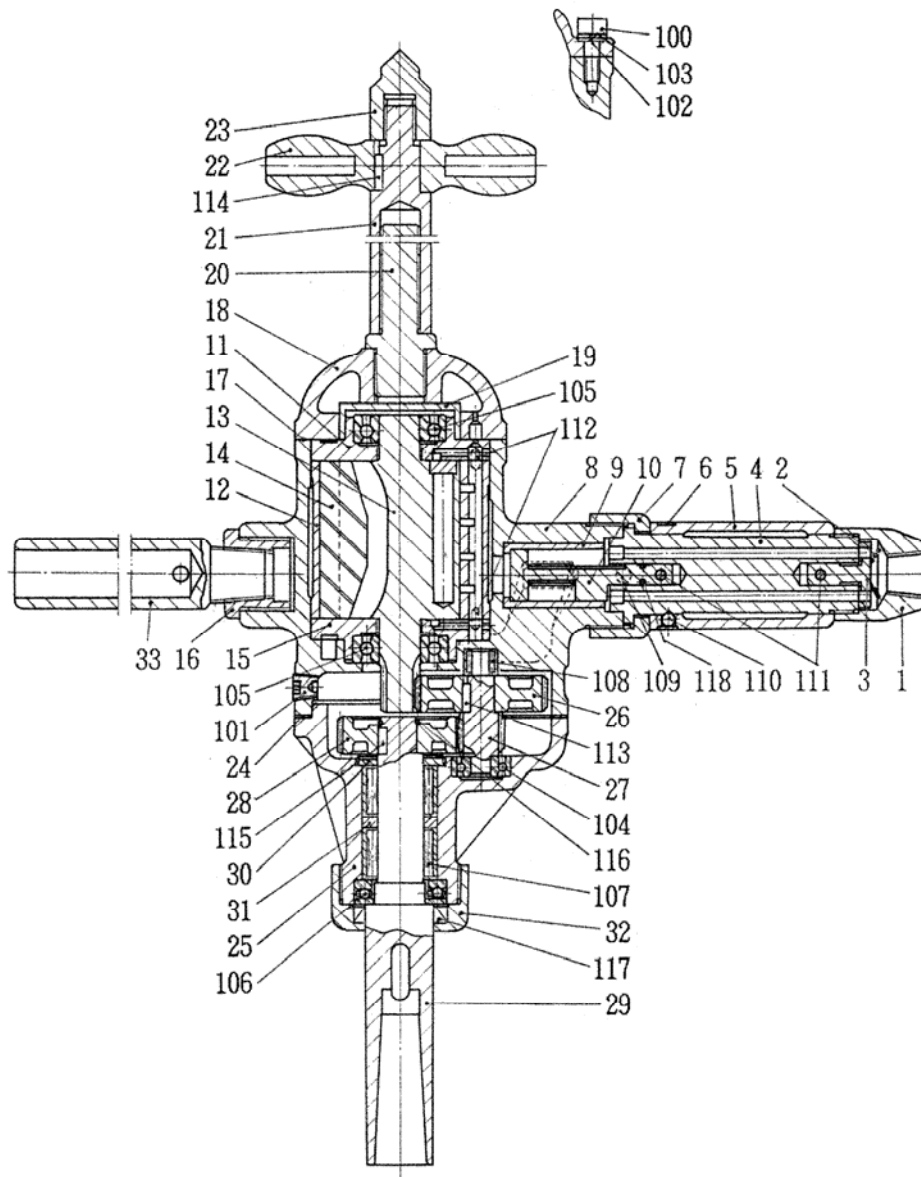

PARTS LIST

NRD-19R

510300 (D08000)

510310 (D08050) (NPT)

日本ニューマチック工業株式会社
NIPPON PNEUMATIC MFG.CO.,LTD.

新旧対照リスト

COMPARISON LIST

(1/2)

型式 MODEL: **NRD-19R**

符号 ITEM	新品番 NEW PART NO.	現状品番 CURRENT PART NO.	NEW PART NAME	CURRENT PART NAME	個数 Q'ty
1	15100940	D09000H020	INLET BUSHING	INLET BUSH	1
2	15100930	D09000B210	THROTTLE SPRING	THROTTLE SPRING	1
3	15101000	D09000H300	THROTTLE VALVE	THROTTLE VALVE	1
4	15100990	D09000H290	THROTTLE ARBOR	THROTTLE ARBOR	1
5	15100970	D09000H150	GRIPE	GRIP	1
6	15100980	D09000H160	GRIP RING	GRIP RING	1
7	15101010	D09000H390	ARBOR NUT	THROTTLE ARBOR NUT	1
8	15101190	D09000R730	ROTOR CASE	ROTOR CASE	1
9	15101080	D09000H810	REVERSE BUSH	REVERSE BUSH	1
10	15101070	D09000H800	REVERSE VALVE	REVERSE VALVE	1
11	15101150	D09000R300	TOP PLATE	TOP PLATE	1
12	15101140	D09000R200	CYLINDER	CYLINDER	1
13	15101180	D09000R720	ROTOR	ROTOR	1
14	15101160	D09000R500	VANE	VANE	5
15	15101170	D09000R510	BOTTOM PLATE	BOTTOM PLATE	1
16	15207510	I45000Z370	SOCKET	SOCKET	1
17	15101120	D09000P300	TOP SEAL	TOP SEAL	1
18	15100950	D09000H060	OIL CASE	OIL CASE	1
19	15100960	D09000H070	OIL BUSH	OIL CASE BUSH	1
20	15101050	D09000H610	FEED SCREW	FEED SCREW	1
21	15101060	D09000H620	FEED SLEEVE	FEED SLEEVE	1
22	15101040	D09000H600	FEED HANDLE	FEED HANDLE	1
23	15101020	D09000H400	CENTER	CENTER	1
24	15101130	D09000P500	BOTTOM SEAL	BOTTOM SEAL	1
25	15101220	D09000S110	GEAR CASE	GEAR CASE	1
26	15101200	D09000S040	REDUCTION GEAR	L REDUCTION GEAR	1
27	15100910	D08000S050	REDUCTION GEAR	S REDUCTION GEAR	1
28	15100920	D08000S330	SOCKET GEAR	SOCKET GEAR	1
29	15101260	D09000S480	DRILL SOCKET	DRILL SOCKET	1
30	15101100	D09000I210	THRUST WASHER	THRUST WASHER	1
31	15101300	D09000Z780	BEARING COLLAR	BEARING COLLAR	1
32	15101240	D09000S340	SOCKET NUT	SOCKET NUT	1
33	15101110	D09000I580	HOLDER	HOLDER	1
34	18400540	0510000141	NANE PLATE	NANE PLATE	1