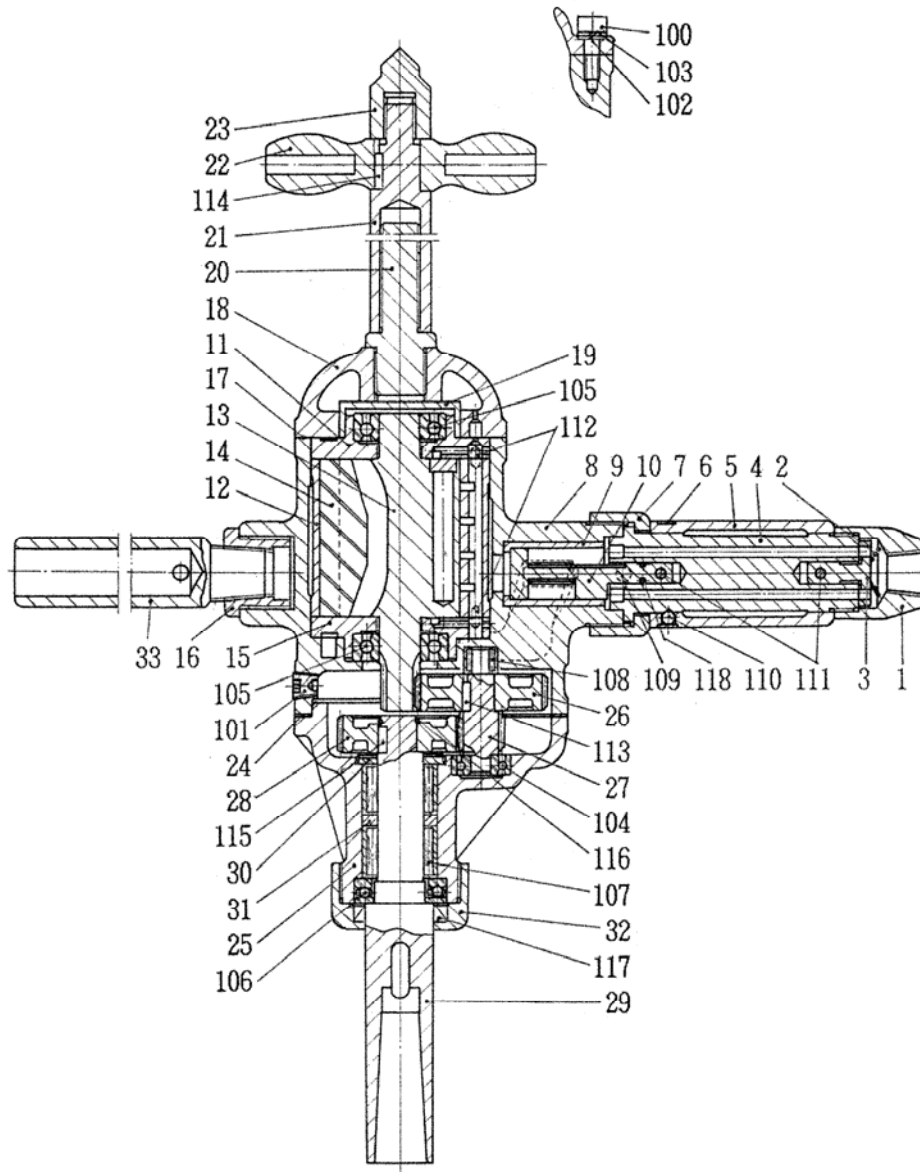

PARTS LIST

NRD-22R

510340 (D09000)

510350 (D09050) (NPT)

日本ニューマチック工業株式会社
NIPPON PNEUMATIC MFG.CO.,LTD.

新旧対照リスト

COMPARISON LIST

(1/2)

型式 MODEL: **NRD-22R**

符号 ITEM	新品番 NEW PART NO.	現状品番 CURRENT PART NO.	NEW PART NAME	CURRENT PART NAME	個数 Q'ty
1	15100940	D09000H020	INLET BUSHING	INLET BUSH	1
2	15100930	D09000B210	THROTTLE SPRING	THROTTLE SPRING	1
3	15101000	D09000H300	THROTTLE VALVE	THROTTLE VALVE	1
4	15100990	D09000H290	THROTTLE ARBOR	THROTTLE ARBOR	1
5	15100970	D09000H150	GRIPE	GRIP	1
6	15100980	D09000H160	GRIP RING	GRIP RING	1
7	15101010	D09000H390	ARBOR NUT	THROTTLE ARBOR NUT	1
8	15101190	D09000R730	ROTOR CASE	ROTOR CASE	1
9	15101080	D09000H810	REVERSE BUSH	REVERSE BUSH	1
10	15101070	D09000H800	REVERSE VALVE	REVERSE VALVE	1
11	15101150	D09000R300	TOP PLATE	TOP PLATE	1
12	15101140	D09000R200	CYLINDER	CYLINDER	1
13	15101180	D09000R720	ROTOR	ROTOR	1
14	15101160	D09000R500	VANE	VANE	5
15	15101170	D09000R510	BOTTOM PLATE	BOTTOM PLATE	1
16	15207510	I45000Z370	SOCKET	SOCKET	1
17	15101120	D09000P300	TOP SEAL	TOP SEAL	1
18	15100950	D09000H060	OIL CASE	OIL CASE	1
19	15100960	D09000H070	OIL BUSH	OIL CASE BUSH	1
20	15101050	D09000H610	FEED SCREW	FEED SCREW	1
21	15101060	D09000H620	FEED SLEEVE	FEED SLEEVE	1
22	15101040	D09000H600	FEED HANDLE	FEED HANDLE	1
23	15101020	D09000H400	CENTER	CENTER	1
24	15101130	D09000P500	BOTTOM SEAL	BOTTOM SEAL	1
25	15101220	D09000S110	GEAR CASE	GEAR CASE	1
26	15101200	D09000S040	REDUCTION GEAR	L REDUCTION GEAR	1
27	15101210	D09000S050	REDUCTION GEAR	S REDUCTION GEAR	1
28	15101230	D09000S330	SOCKET GEAR	SOCKET GEAR	1
29	15101260	D09000S480	DRILL SOCKET	DRILL SOCKET	1
30	15101100	D09000I210	THRUST WASHER	THRUST WASHER	1
31	15101300	D09000Z780	BEARING COLLAR	BEARING COLLAR	1
32	15101240	D09000S340	SOCKET NUT	SOCKET NUT	1
33	15101110	D09000I580	HOLDER	HOLDER	1
34	18400540	0510000141	NANE PLATE	NANE PLATE	1