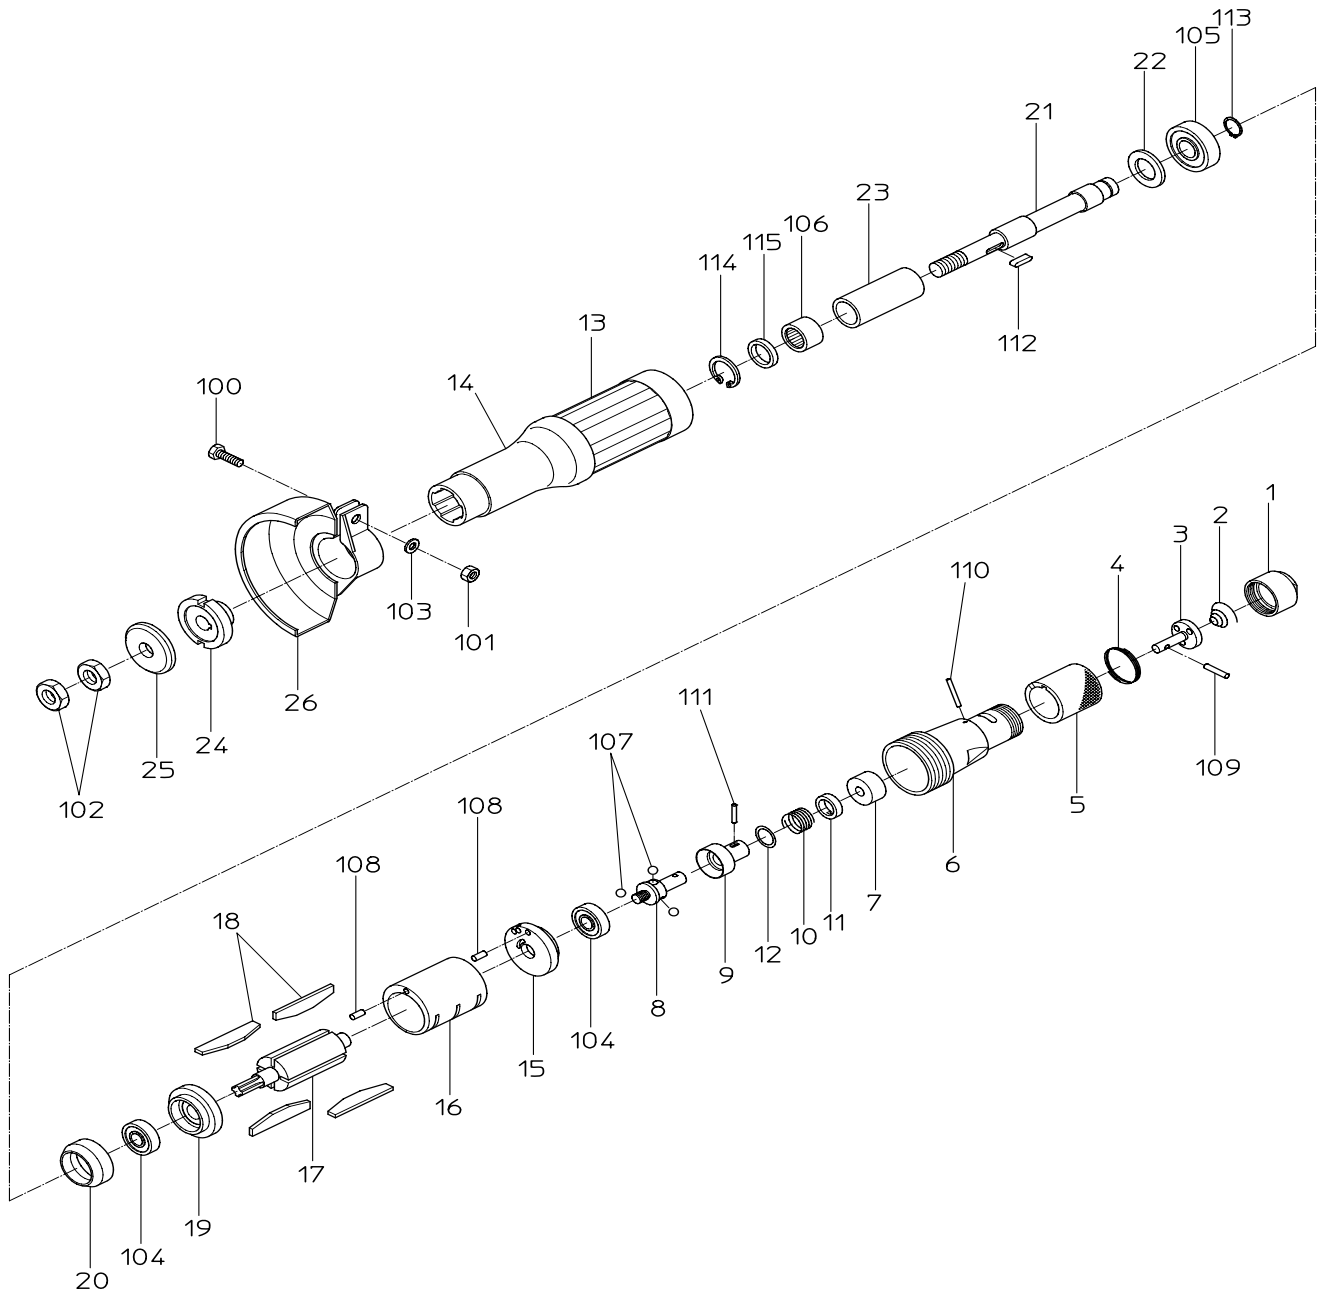

PARTS LIST

NHG-100A

501570 (G29010)

501580 (G29060) (NPT)

日本ニューマチック工業株式会社
NIPPON PNEUMATIC MFG.CO.,LTD.

新旧対照リスト

COMPARISON LIST

(1/2)

型式 MODEL: **NHG-100A**

符号 ITEM	新品番 NEW PART NO.	現状品番 CURRENT PART NO.	NEW PART NAME	CURRENT PART NAME	個数 Q'ty
1	15007730	G53010H020	INLET BUSHING	INLET BUSH	1
2	15007640	G53010B210	THROTTLE SPRING	THROTTLE SPRING	1
3	15007770	G53010H300	THROTTLE VALVE	THROTTLE VALVE	1
4	15007660	G53010B580	PUSH SPRING	PUSH SPRING	1
5	15005990	G44000H150	GRIPE	GRIP	1
6	15003750	G29010H550	HANDLE	HANDLE	1
7	15003740	G29010G230	GOVERNOR BUSH	GOVERNOR BUSH	1
8	15003730	G29010G210	GOVERNOR BODY	GOVERNOR BODY	1
9	15003720	G29010G200	GOVERNOR VALVE	GOVERNOR VALVE	1
10	15003080	G22000B100	GOVERNOR SPRING	GOVERNOR SPRING	1
11	15003120	G22000G300	GOVERNOR WASHER	GOVERNOR SPRING WASHER	1
12	15003280	G22000Z410	THIN WASHER	THIN WASHER	1
13	15003840	G29010R730	ROTOR CASE	ROTOR CASE	1
14	15003870	G29010Z110	COVER	COVER	1
15	15003800	G29010R300	TOP PLATE	TOP PLATE	1
16	15003790	G29010R200	CYLINDER	CYLINDER	1
17	15003830	G29010R720	ROTOR	ROTOR	1
18	15003810	G29010R500	VANE	VANE	4
19	15003820	G29010R510	BOTTOM PLATE	BOTTOM PLATE	1
20	15003860	G29010Z100	COLLAR	COLLAR	1
21	15003850	G29010S320	STONE SPINDLE	STONE SPINDLE	1
22	15003890	G29010Z950	WASHER	WASHER	1
23	15003880	G29010Z330	MOVING COLLAR	SLEEVE	1
24	15003760	G29010K310	STONE FLANGE	STONE FLANGE	1
25	15003770	G29010K320	STONE WASHER	STONE WASHER	1
26	15003780	G29010K330	STONE COVER	STONE COVER	1