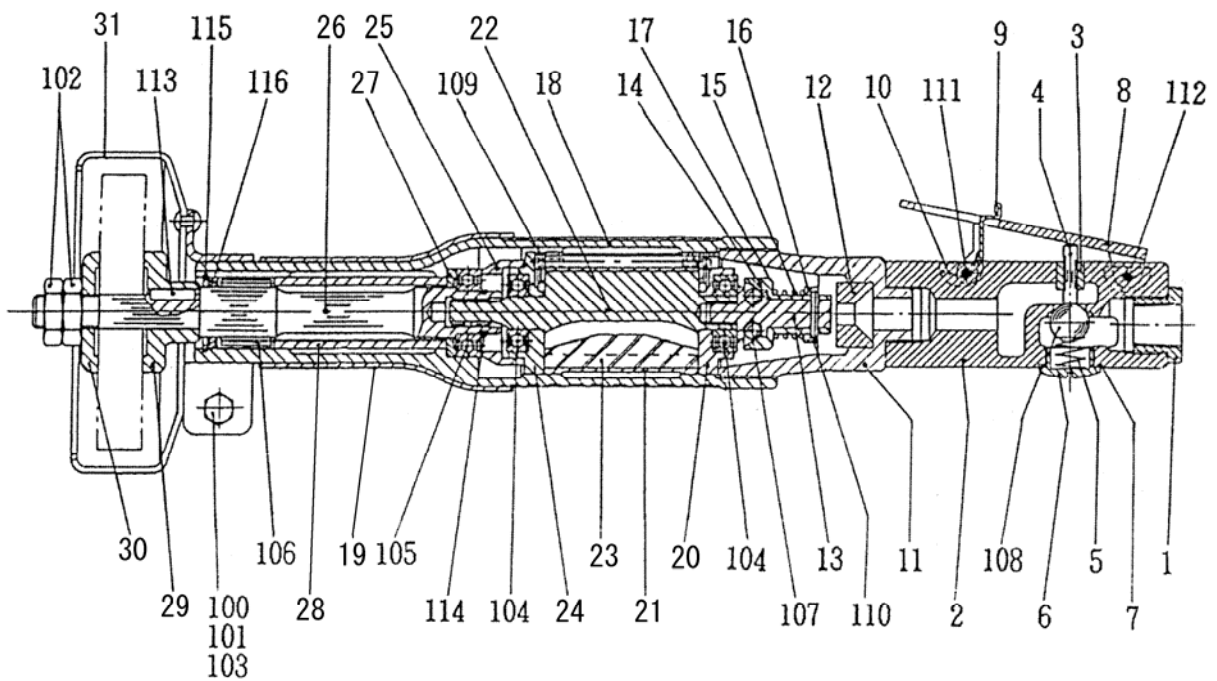

PARTS LIST

NHG-100ALW

501590 (G29W10)

501600 (G29W60) (NPT)

日本ニューマチック工業株式会社
NIPPON PNEUMATIC MFG.CO.,LTD.

新旧対照リスト

(1/2)

COMPARISON LIST

型式 MODEL: **NHG-100ALW**

現 CURRENT:G29W10

符号 ITEM	新品番 NEW PART NO.	現状品番 CURRENT PART NO.	品名 NEW PART NAME	CURRENT PART NAME	個数 Q'ty
1	15210840	I70010H020	INLET BUSHING	INLET BUSH	1
2	15008240	G53W10H290	THROTTLE ARBOR	THROTTLE ARBOR	1
3	15009270	G61000H270	THROTTLE BUSH	THROTTLE BUSH	1
4	15009280	G61000H310	THROTTLE PIN	THROTTLE PIN	1
5	15009260	G61000B210	THROTTLE SPRING	THROTTLE SPRING	1
6	15009290	G61000H360	THROTTLE PLUG	THROTTLE PLUG	1
7	15009340	G61000P800	RUBBER PACKING	RUBBER PACKING	1
8	15008260	G53W10H880	LEVER	LEVER	1
9	15008270	G53W10Z260	STOPPER	STOPPER	1
10	15008230	G53W10B250	STOPPER SPRING	STOPPER SPRING	1
11	15003950	G29W10H050	AIR CONNECTOR	AIR CONNECTOR	1
12	15003740	G29010G230	GOVERNOR BUSH	GOVERNOR BUSH	1
13	15003730	G29010G210	GOVERNOR BODY	GOVERNOR BODY	1
14	15003720	G29010G200	GOVERNOR VALVE	GOVERNOR VALVE	1
15	15003080	G22000B100	GOVERNOR SPRING	GOVERNOR SPRING	1
16	15003120	G22000G300	GOVERNOR WASHER	GOVERNOR SPRING WASHER	1
17	15003280	G22000Z410	THIN WASHER	THIN WASHER	1
18	15003840	G29010R730	ROTOR CASE	ROTOR CASE	1
19	15003870	G29010Z110	COVER	COVER	1
20	15003800	G29010R300	TOP PLATE	TOP PLATE	1
21	15003790	G29010R200	CYLINDER	CYLINDER	1
22	15003830	G29010R720	ROTOR	ROTOR	1
23	15003810	G29010R500	VANE	VANE	4
24	15003820	G29010R510	BOTTOM PLATE	BOTTOM PLATE	1
25	15003860	G29010Z100	COLLAR	COLLAR	1
26	15003850	G29010S320	STONE SPINDLE	STONE SPINDLE	1
27	15003890	G29010Z950	WASHER	WASHER	1
28	15003880	G29010Z330	MOVING COLLAR	SLEEVE	1
29	15003760	G29010K310	STONE FLANGE	STONE FLANGE	1
30	15003770	G29010K320	STONE WASHER	STONE WASHER	1
31	15003780	G29010K330	STONE COVER	STONE COVER	1