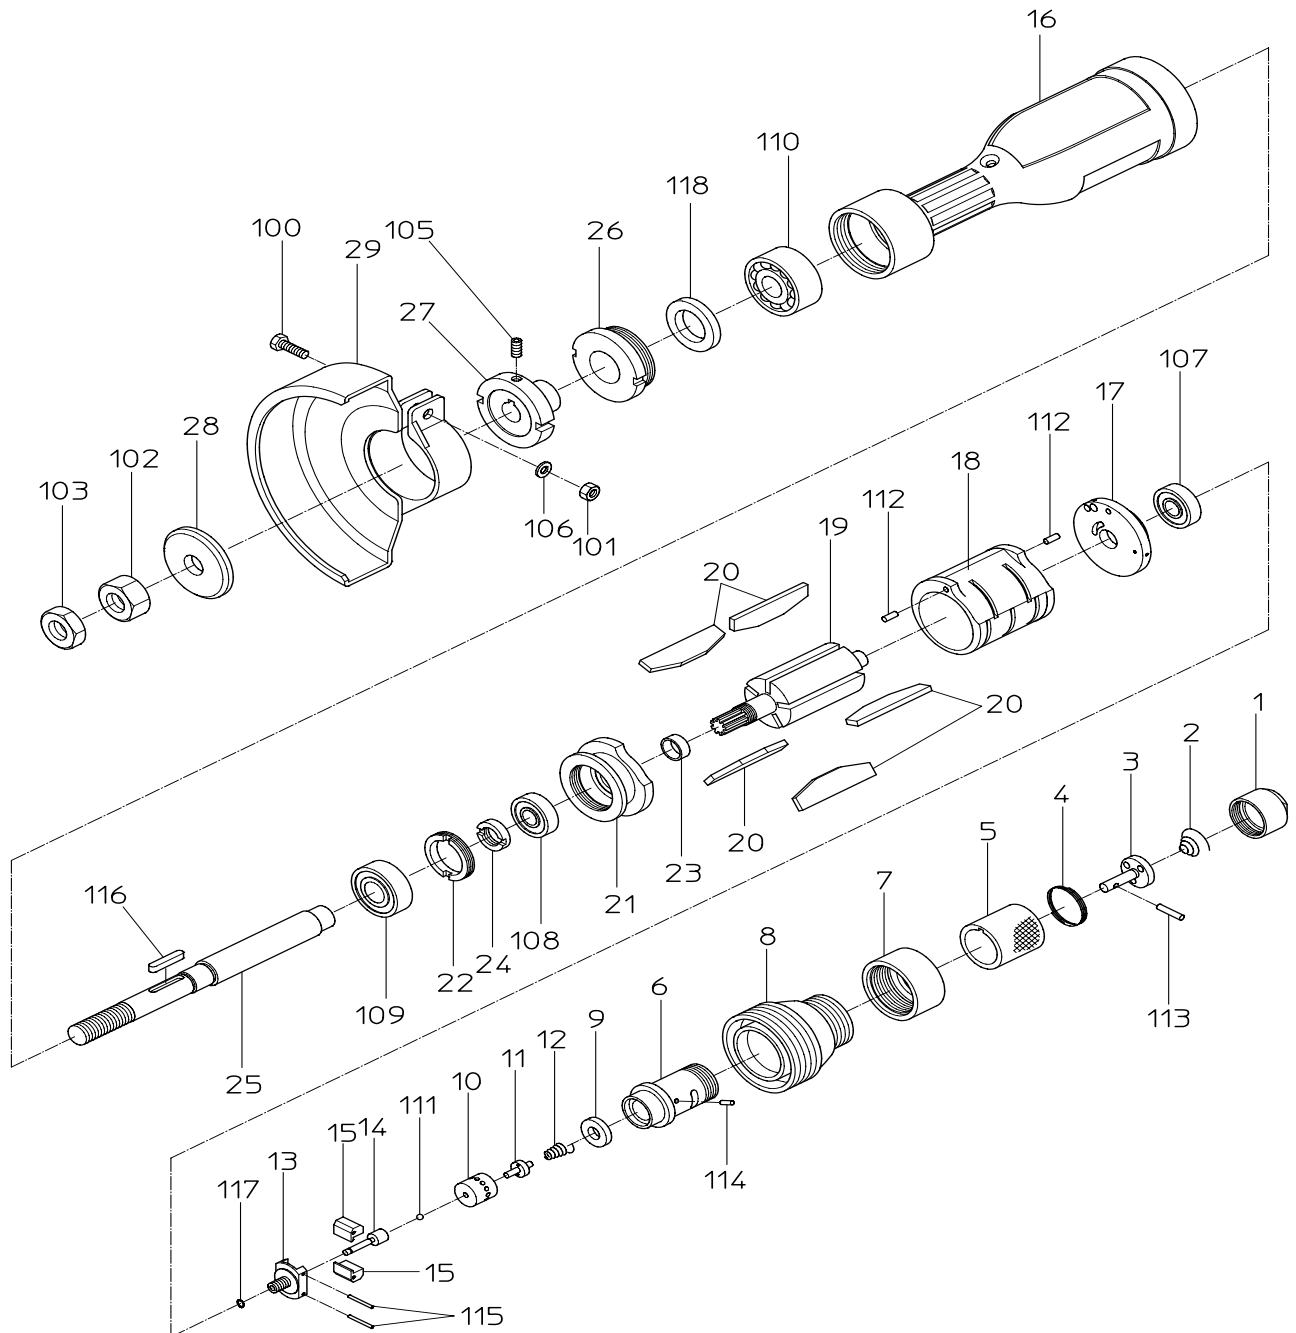

PARTS LIST

NHG-150

501660 (G31000)

501670 (G31050) (NPT)

日本ニューマチック工業株式会社
NIPPON PNEUMATIC MFG.CO.,LTD.

新旧対照リスト COMPARISON LIST

(1/2)

型式 MODEL: **NHG-150**

符号 ITEM	新品番 NEW PART NO.	現状品番 CURRENT PART NO.	NEW PART NAME	CURRENT PART NAME	個数 Q'ty
1	15007730	G53010H020	INLET BUSHING	INLET BUSH	1
2	15007640	G53010B210	THROTTLE SPRING	THROTTLE SPRING	1
3	15007770	G53010H300	THROTTLE VALVE	THROTTLE VALVE	1
4	15007660	G53010B580	PUSH SPRING	PUSH SPRING	1
5	15005990	G44000H150	GRIPE	GRIP	1
6	15006000	G44000H290	THROTTLE ARBOR	THROTTLE ARBOR	1
7	15006010	G44000H390	ARBOR NUT	THROTTLE ARBOR NUT	1
8	15004240	G31000H550	HANDLE	HANDLE	1
9	15005970	G44000G300	GOVERNOR WASHER	GOVERNOR SPRING WASHER	1
10	15005950	G44000G230	GOVERNOR BUSH	GOVERNOR BUSH	1
11	15005920	G44000G200	GOVERNOR VALVE	GOVERNOR VALVE	1
12	15004230	G31000B100	GOVERNOR SPRING	GOVERNOR SPRING	1
13	15007700	G53010G210	GOVERNOR BODY	GOVERNOR BODY	1
14	15005960	G44000G240	GOVERNOR SPINDLE	GOVERNOR SPINDLE	1
15	15007710	G53010G220	GOVERNOR WEIGHT	GOVERNOR WEIGHT	2
16	15004320	G31000R730	ROTOR CASE	ROTOR CASE	1
17	15006120	G44000R300	TOP PLATE	TOP PLATE	1
18	15004280	G31000R200	CYLINDER	CYLINDER	1
19	15004310	G31000R720	ROTOR	ROTOR	1
20	15006130	G44000R500	VANE	VANE	5
21	15004290	G31000R510	BOTTOM PLATE	BOTTOM PLATE	1
22	15004300	G31000R520	PLATE NUT	BOTTOM PLATE NUT	1
23	15004330	G31000R740	ROTOR BUSH	ROTOR BUSH	1
24	15004340	G31000R790	ROTOR NUT	ROTOR NUT	1
25	15004360	G31000S320	STONE SPINDLE	STONE SPINDLE	1
26	15004350	G31000S310	SPINDLE NUT	SPINDLE CASE NUT	1
27	15004250	G31000K310	STONE FLANGE	STONE FLANGE	1
28	15004260	G31000K320	STONE WASHER	STONE WASHER	1
29	15004270	G31000K330	STONE COVER	STONE COVER	1