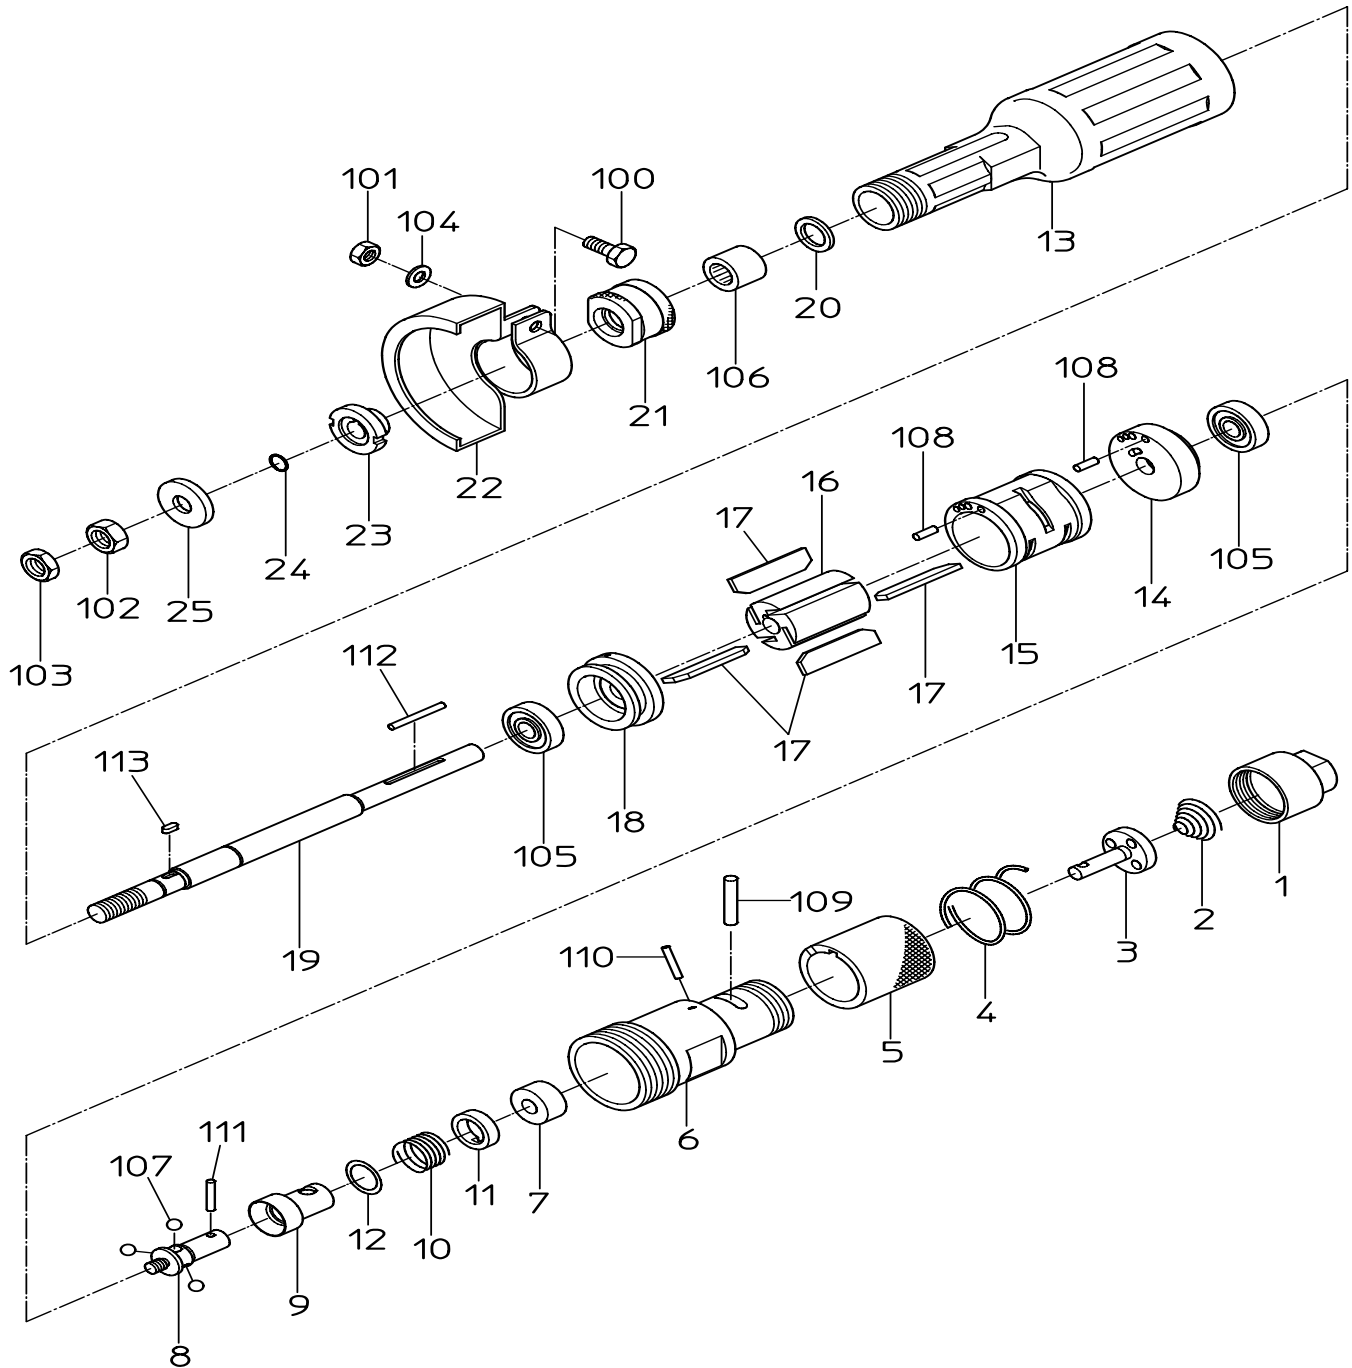

PARTS LIST

NHG-65D

501100 (G22000)

501110 (G22050) (NPT)

日本ニューマチック工業株式会社
NIPPON PNEUMATIC MFG.CO.,LTD.

新旧対照リスト COMPARISON LIST

(1/2)

型式 MODEL: **NHG-65D**

符号 ITEM	新品番 NEW PART NO.	現状品番 CURRENT PART NO.	NEW PART NAME	CURRENT PART NAME	個数 Q'ty
1	15006960	G48000H020	INLET BUSHING	INLET BUSH	1
2	15007640	G53010B210	THROTTLE SPRING	THROTTLE SPRING	1
3	15007770	G53010H300	THROTTLE VALVE	THROTTLE VALVE	1
4	15007660	G53010B580	PUSH SPRING	PUSH SPRING	1
5	15005990	G44000H150	GRIPE	GRIP	1
6	15003130	G22000H550	HANDLE	HANDLE	1
7	15003110	G22000G230	GOVERNOR BUSH	GOVERNOR BUSH	1
8	15003100	G22000G210	GOVERNOR BODY	GOVERNOR BODY	1
9	15003090	G22000G200	GOVERNOR VALVE	GOVERNOR VALVE	1
10	15003080	G22000B100	GOVERNOR SPRING	GOVERNOR SPRING	1
11	15003120	G22000G300	GOVERNOR WASHER	GOVERNOR SPRING WASHER	1
12	15003280	G22000Z410	THIN WASHER	THIN WASHER	1
13	15003220	G22000R730	ROTOR CASE	ROTOR CASE	1
14	15003180	G22000R300	TOP PLATE	TOP PLATE	1
15	15003170	G22000R200	CYLINDER	CYLINDER	1
16	15003210	G22000R720	ROTOR	ROTOR	1
17	15003190	G22000R500	VANE	VANE	4
18	15003200	G22000R510	BOTTOM PLATE	BOTTOM PLATE	1
19	15003250	G22000S320	STONE SPINDLE	STONE SPINDLE	1
20	15003260	G22000S630	BEARING WASHER	BEARING WASHER	1
21	15003240	G22000S310	SPINDLE NUT	SPINDLE CASE NUT	1
22	15003160	G22000K330	STONE COVER	STONE COVER	1
23	15003140	G22000K310	STONE FLANGE	STONE FLANGE	1
24	15003270	G22000Z340	STOPPER RING	STOPPER RING	1
25	15003150	G22000K320	STONE WASHER	STONE WASHER	1