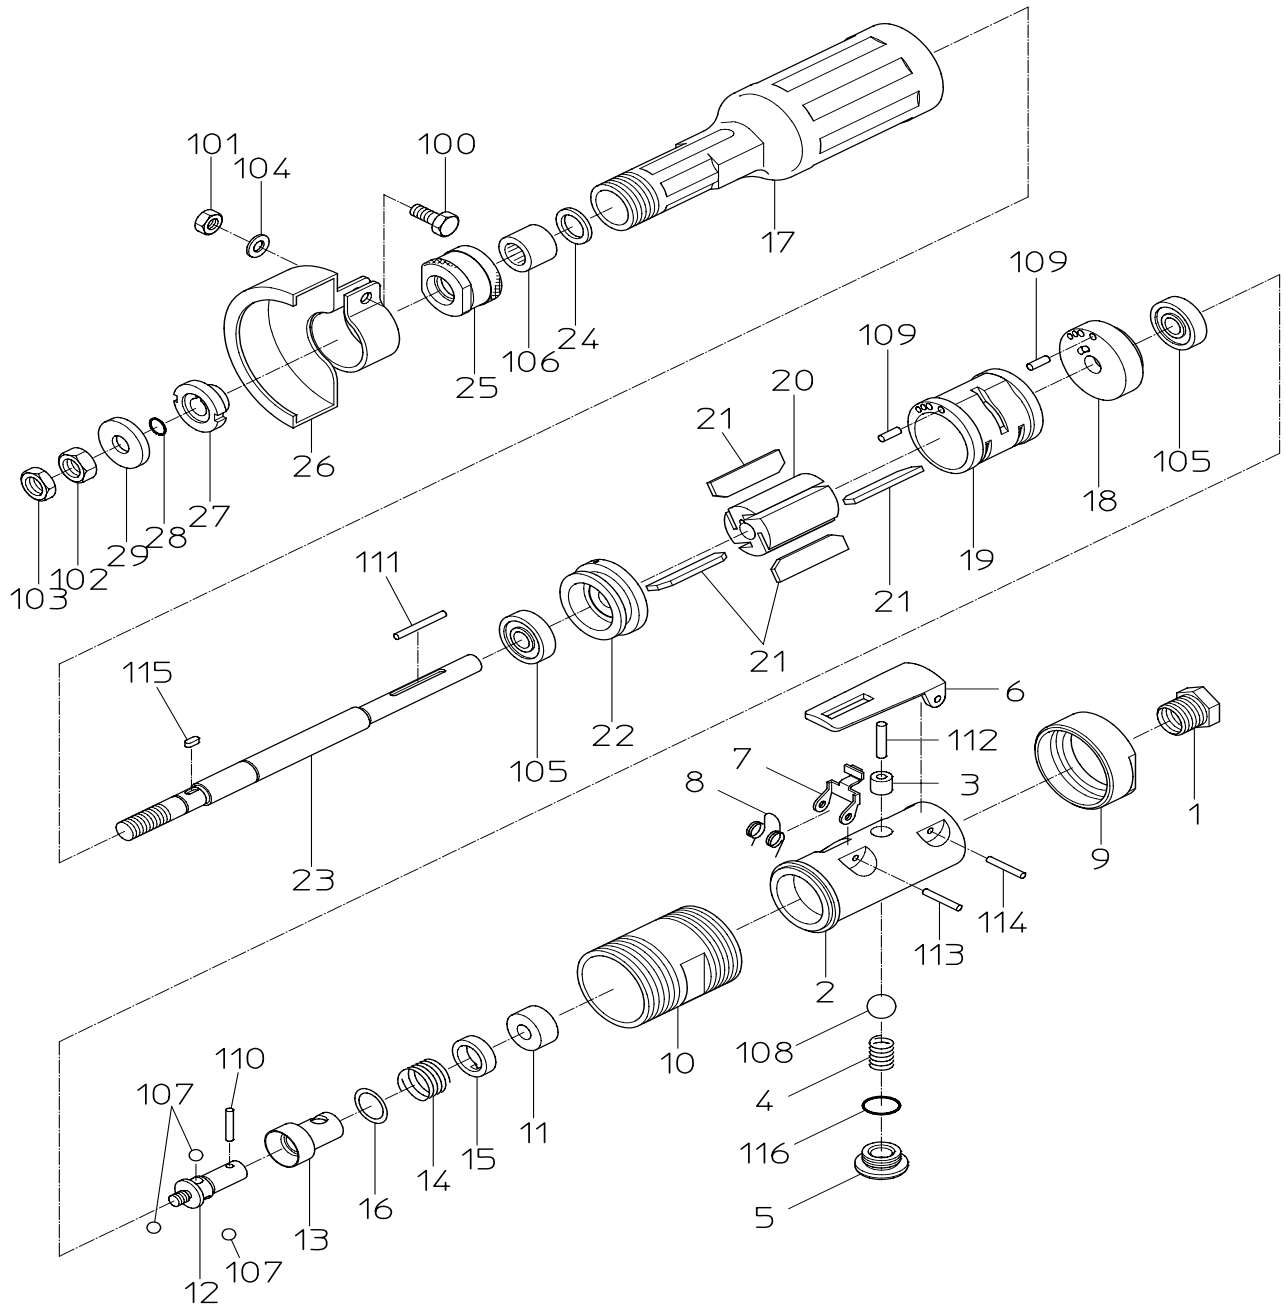

PARTS LIST

NHG-65DLW

501120 (G22W00)

501130 (G22W50) (NPT)

日本ニューマチック工業株式会社
NIPPON PNEUMATIC MFG.CO.,LTD.

新旧対照リスト

(1/2)

COMPARISON LIST

型式 MODEL: **NHG-65DLW**

符号 ITEM	新品番 NEW PART NO.	現状品番 CURRENT PART NO.	NEW PART NAME	CURRENT PART NAME	個数 Q'ty
1	15204080	I31000H020	INLET BUSHING	INLET BUSH	1
2	15005500	G40W00H550	HANDLE	HANDLE	1
3	15005480	G40W00H270	THROTTLE BUSH	THROTTLE BUSH	1
4	15102340	D32000B210	THROTTLE SPRING	THROTTLE SPRING	1
5	15005490	G40W00H360	THROTTLE PLUG	THROTTLE PLUG	1
6	15005510	G40W00H880	LEVER	LEVER	1
7	15005520	G40W00Z260	STOPPER	STOPPER	1
8	15008230	G53W10B250	STOPPER SPRING	STOPPER SPRING	1
9	15003560	G24W00Z900	LOCK NUT	LOCK NUT	1
10	15003360	G22W00H050	AIR CONNECTOR	AIR CONNECTOR	1
11	15003110	G22000G230	GOVERNOR BUSH	GOVERNOR BUSH	1
12	15003100	G22000G210	GOVERNOR BODY	GOVERNOR BODY	1
13	15003090	G22000G200	GOVERNOR VALVE	GOVERNOR VALVE	1
14	15003080	G22000B100	GOVERNOR SPRING	GOVERNOR SPRING	1
15	15003120	G22000G300	GOVERNOR WASHER	GOVERNOR SPRING WASHER	1
16	15003280	G22000Z410	THIN WASHER	THIN WASHER	1
17	15003220	G22000R730	ROTOR CASE	ROTOR CASE	1
18	15003180	G22000R300	TOP PLATE	TOP PLATE	1
19	15003170	G22000R200	CYLINDER	CYLINDER	1
20	15003210	G22000R720	ROTOR	ROTOR	1
21	15003190	G22000R500	VANE	VANE	4
22	15003200	G22000R510	BOTTOM PLATE	BOTTOM PLATE	1
23	15003250	G22000S320	STONE SPINDLE	STONE SPINDLE	1
24	15003260	G22000S630	BEARING WASHER	BEARING WASHER	1
25	15003240	G22000S310	SPINDLE NUT	SPINDLE CASE NUT	1
26	15003160	G22000K330	STONE COVER	STONE COVER	1
27	15003140	G22000K310	STONE FLANGE	STONE FLANGE	1
28	15003270	G22000Z340	STOPPER RING	STOPPER RING	1
29	15003150	G22000K320	STONE WASHER	STONE WASHER	1