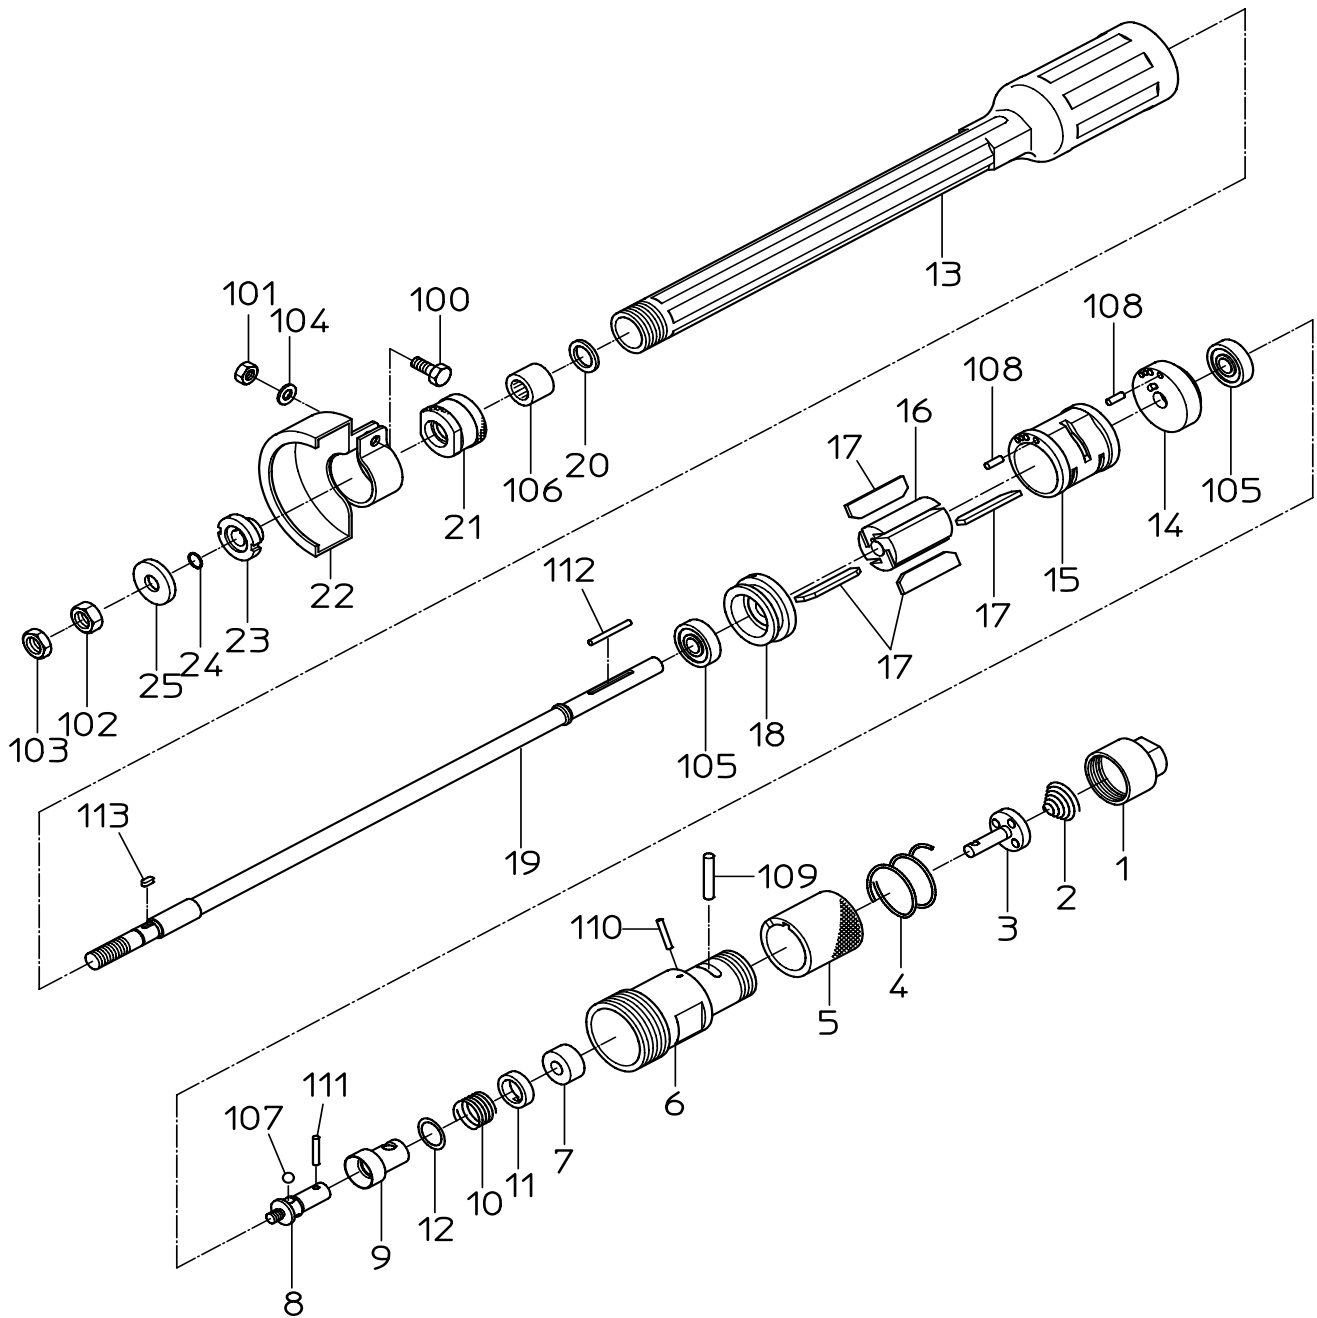

PARTS LIST

NHG-65LD

501140 (G23000)

501150 (G23050) (NPT)

日本ニューマチック工業株式会社
NIPPON PNEUMATIC MFG.CO.,LTD.

新旧対照リスト

COMPARISON LIST

(1/2)

型式 MODEL: **NHG-65LD**

符号 ITEM	新品番 NEW PART NO.	現状品番 CURRENT PART NO.	NEW PART NAME	CURRENT PART NAME	個数 Q'ty
1	15006960	G48000H020	INLET BUSHING	INLET BUSH	1
2	15007640	G53010B210	THROTTLE SPRING	THROTTLE SPRING	1
3	15007770	G53010H300	THROTTLE VALVE	THROTTLE VALVE	1
4	15007660	G53010B580	PUSH SPRING	PUSH SPRING	1
5	15005990	G44000H150	GRIPE	GRIP	1
6	15003130	G22000H550	HANDLE	HANDLE	1
7	15003110	G22000G230	GOVERNOR BUSH	GOVERNOR BUSH	1
8	15003100	G22000G210	GOVERNOR BODY	GOVERNOR BODY	1
9	15003090	G22000G200	GOVERNOR VALVE	GOVERNOR VALVE	1
10	15003080	G22000B100	GOVERNOR SPRING	GOVERNOR SPRING	1
11	15003120	G22000G300	GOVERNOR WASHER	GOVERNOR SPRING WASHER	1
12	15003280	G22000Z410	THIN WASHER	THIN WASHER	1
13	15003380	G23000R730	ROTOR CASE	ROTOR CASE	1
14	15003180	G22000R300	TOP PLATE	TOP PLATE	1
15	15003170	G22000R200	CYLINDER	CYLINDER	1
16	15003210	G22000R720	ROTOR	ROTOR	1
17	15003190	G22000R500	VANE	VANE	4
18	15003200	G22000R510	BOTTOM PLATE	BOTTOM PLATE	1
19	15003390	G23000S320	STONE SPINDLE	STONE SPINDLE	1
20	15003260	G22000S630	BEARING WASHER	BEARING WASHER	1
21	15003240	G22000S310	SPINDLE NUT	SPINDLE CASE NUT	1
22	15003160	G22000K330	STONE COVER	STONE COVER	1
23	15003140	G22000K310	STONE FLANGE	STONE FLANGE	1
24	15003270	G22000Z340	STOPPER RING	STOPPER RING	1
25	15003150	G22000K320	STONE WASHER	STONE WASHER	1