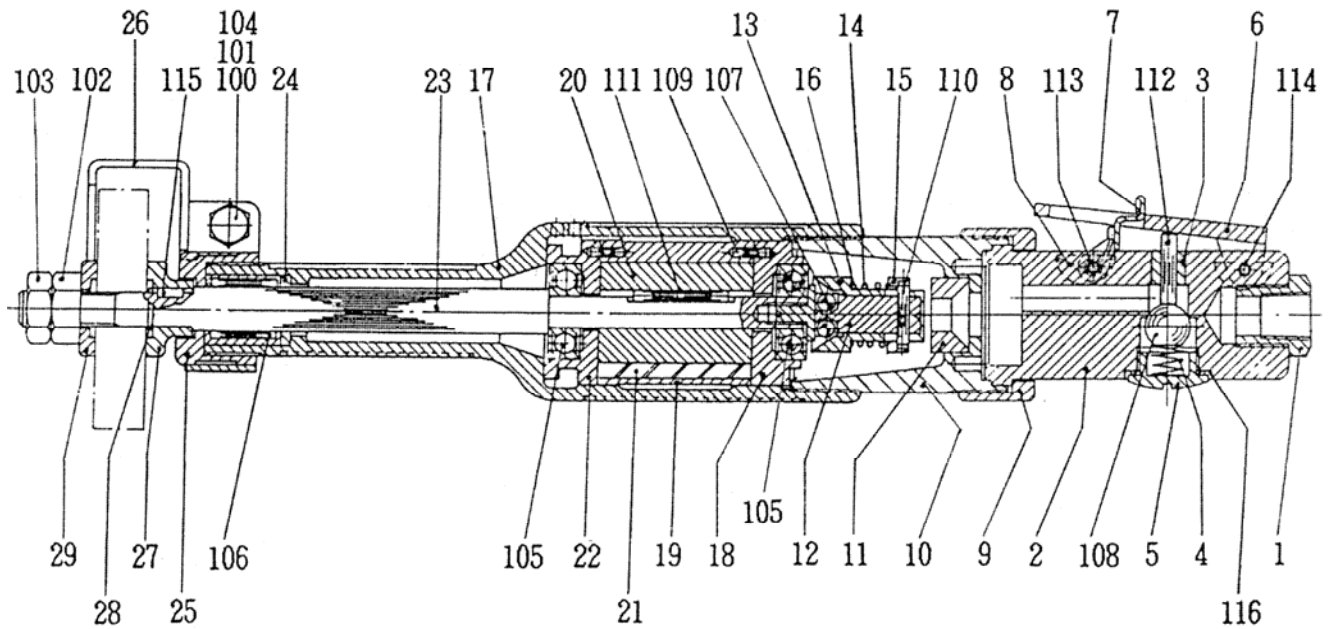

PARTS LIST

NHG-65LDLW

501160 (G23W00)

501170 (G23W50) (NPT)

日本ニューマチック工業株式会社
NIPPON PNEUMATIC MFG.CO.,LTD.

新旧対照リスト

(1/2)

COMPARISON LIST

型式 MODEL: **NHG-65LDLW**

新 NEW:501160

符号 ITEM	新品番 NEW PART NO.	現状品番 CURRENT PART NO.	品名 NEW PART NAME	CURRENT PART NAME	個数 Q'ty
1	15204080	I31000H020	INLET BUSHING	INLET BUSH	1
2	15005500	G40W00H550	HANDLE	HANDLE	1
3	15005480	G40W00H270	THROTTLE BUSH	THROTTLE BUSH	1
4	15102340	D32000B210	THROTTLE SPRING	THROTTLE SPRING	1
5	15005490	G40W00H360	THROTTLE PLUG	THROTTLE PLUG	1
6	15005510	G40W00H880	LEVER	LEVER	1
7	15005520	G40W00Z260	STOPPER	STOPPER	1
8	15008230	G53W10B250	STOPPER SPRING	STOPPER SPRING	1
9	15003560	G24W00Z900	LOCK NUT	LOCK NUT	1
10	15003360	G22W00H050	AIR CONNECTOR	AIR CONNECTOR	1
11	15003110	G22000G230	GOVERNOR BUSH	GOVERNOR BUSH	1
12	15003100	G22000G210	GOVERNOR BODY	GOVERNOR BODY	1
13	15003090	G22000G200	GOVERNOR VALVE	GOVERNOR VALVE	1
14	15003080	G22000B100	GOVERNOR SPRING	GOVERNOR SPRING	1
15	15003120	G22000G300	GOVERNOR WASHER	GOVERNOR SPRING WASHER	1
16	15003280	G22000Z410	THIN WASHER	THIN WASHER	1
17	15003380	G23000R730	ROTOR CASE	ROTOR CASE	1
18	15003180	G22000R300	TOP PLATE	TOP PLATE	1
19	15003170	G22000R200	CYLINDER	CYLINDER	1
20	15003210	G22000R720	ROTOR	ROTOR	1
21	15003190	G22000R500	VANE	VANE	4
22	15003200	G22000R510	BOTTOM PLATE	BOTTOM PLATE	1
23	15003390	G23000S320	STONE SPINDLE	STONE SPINDLE	1
24	15003260	G22000S630	BEARING WASHER	BEARING WASHER	1
25	15003240	G22000S310	SPINDLE NUT	SPINDLE CASE NUT	1
26	15003160	G22000K330	STONE COVER	STONE COVER	1
27	15003140	G22000K310	STONE FLANGE	STONE FLANGE	1
28	15003270	G22000Z340	STOPPER RING	STOPPER RING	1
29	15003150	G22000K320	STONE WASHER	STONE WASHER	1