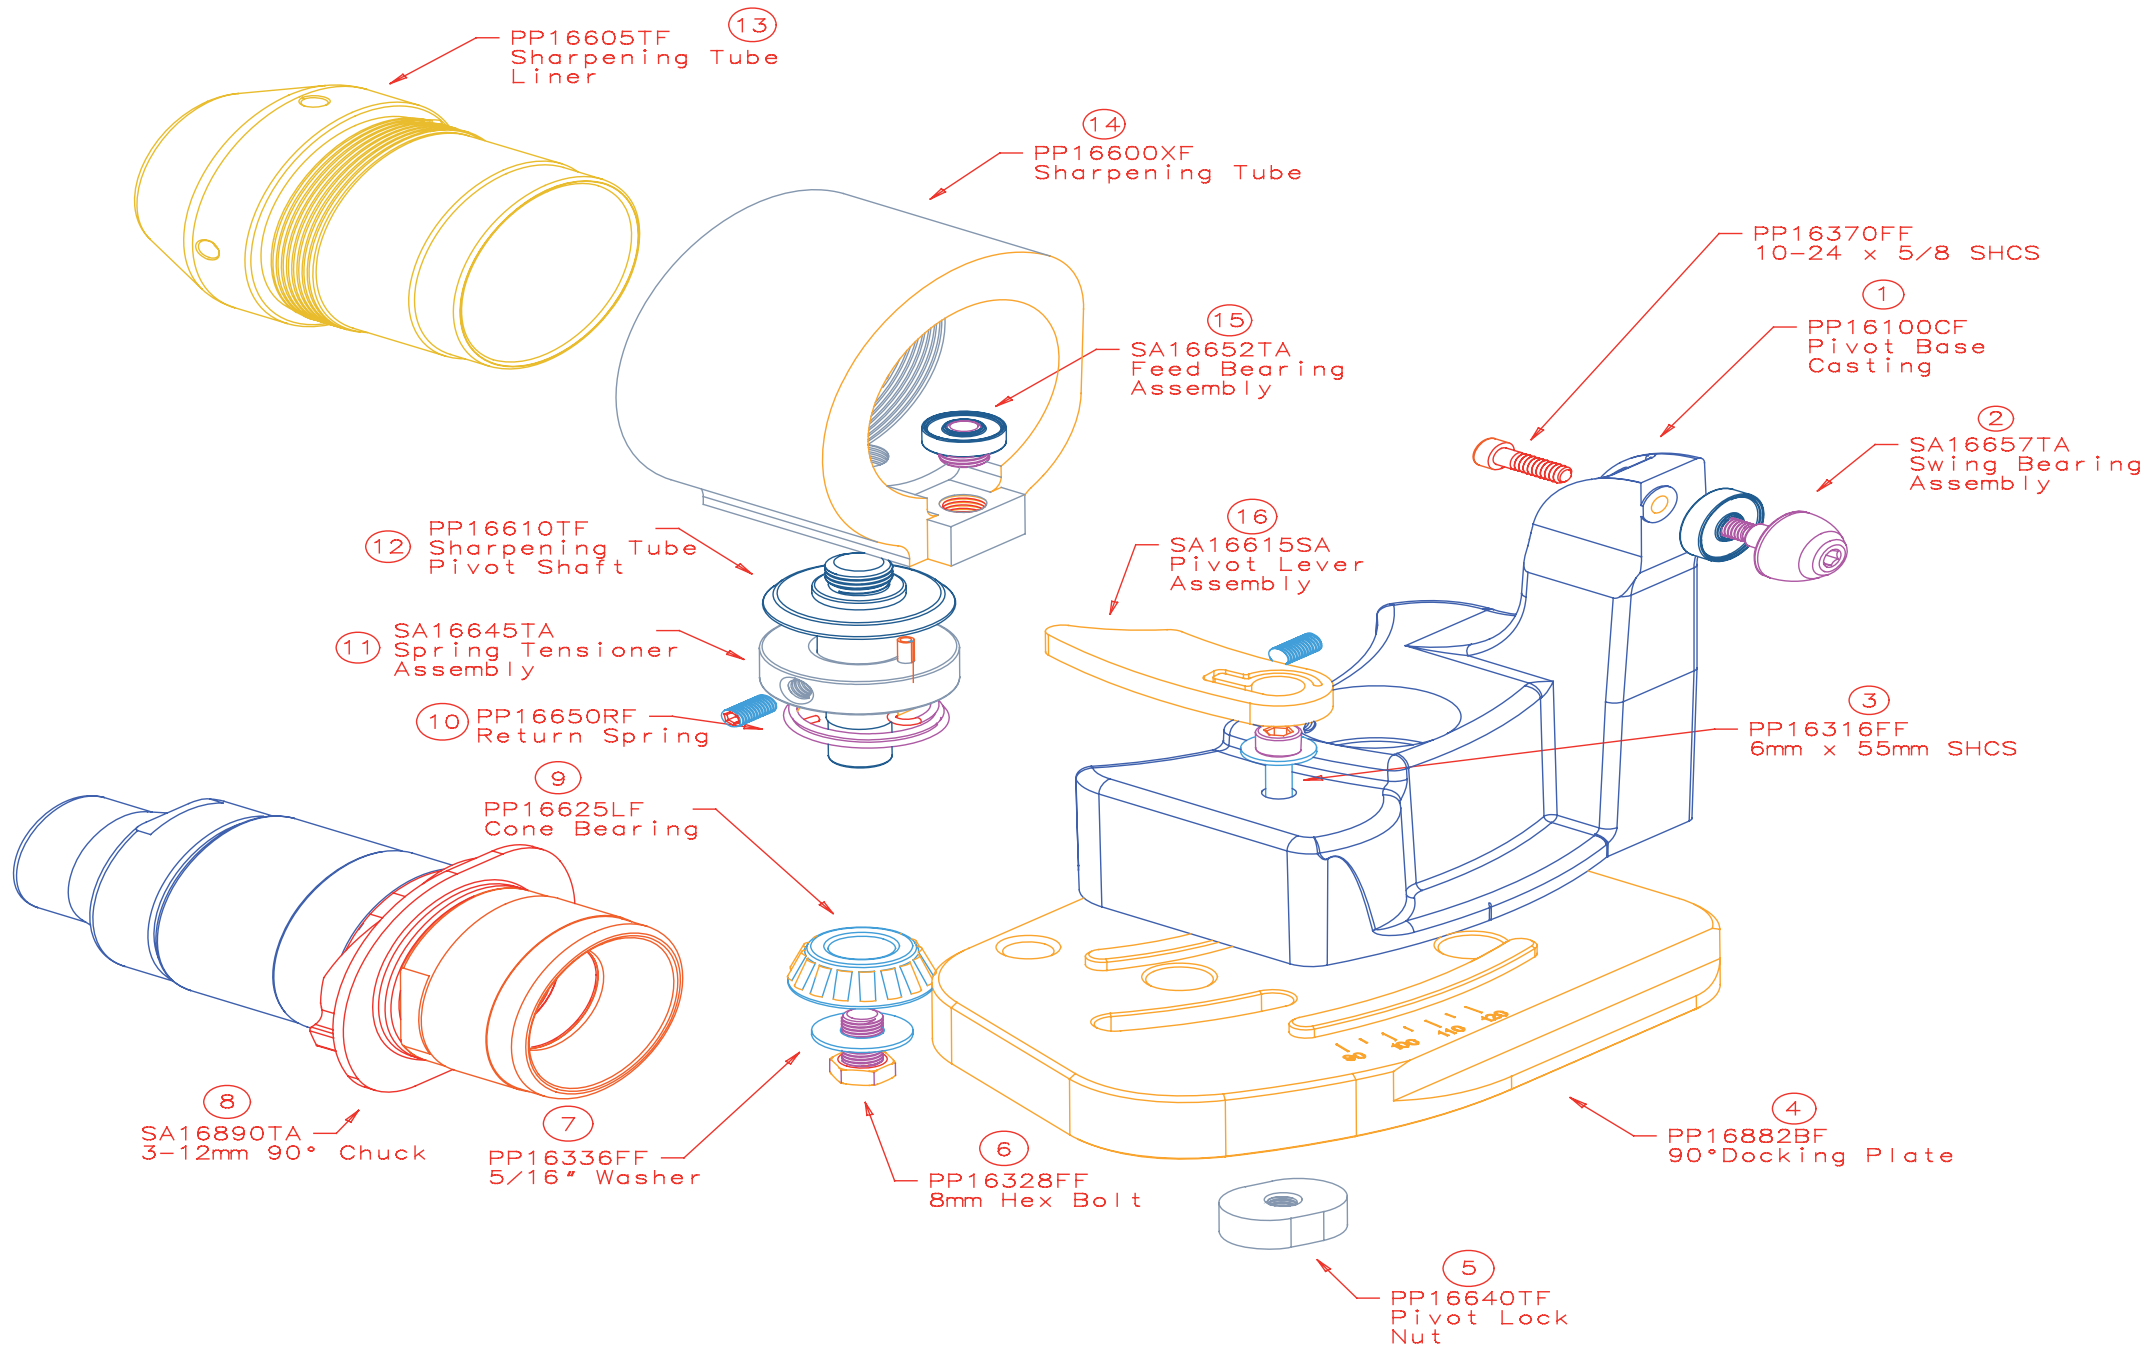

XT3000 LEX300 90 DEGREE ATTACHMENT