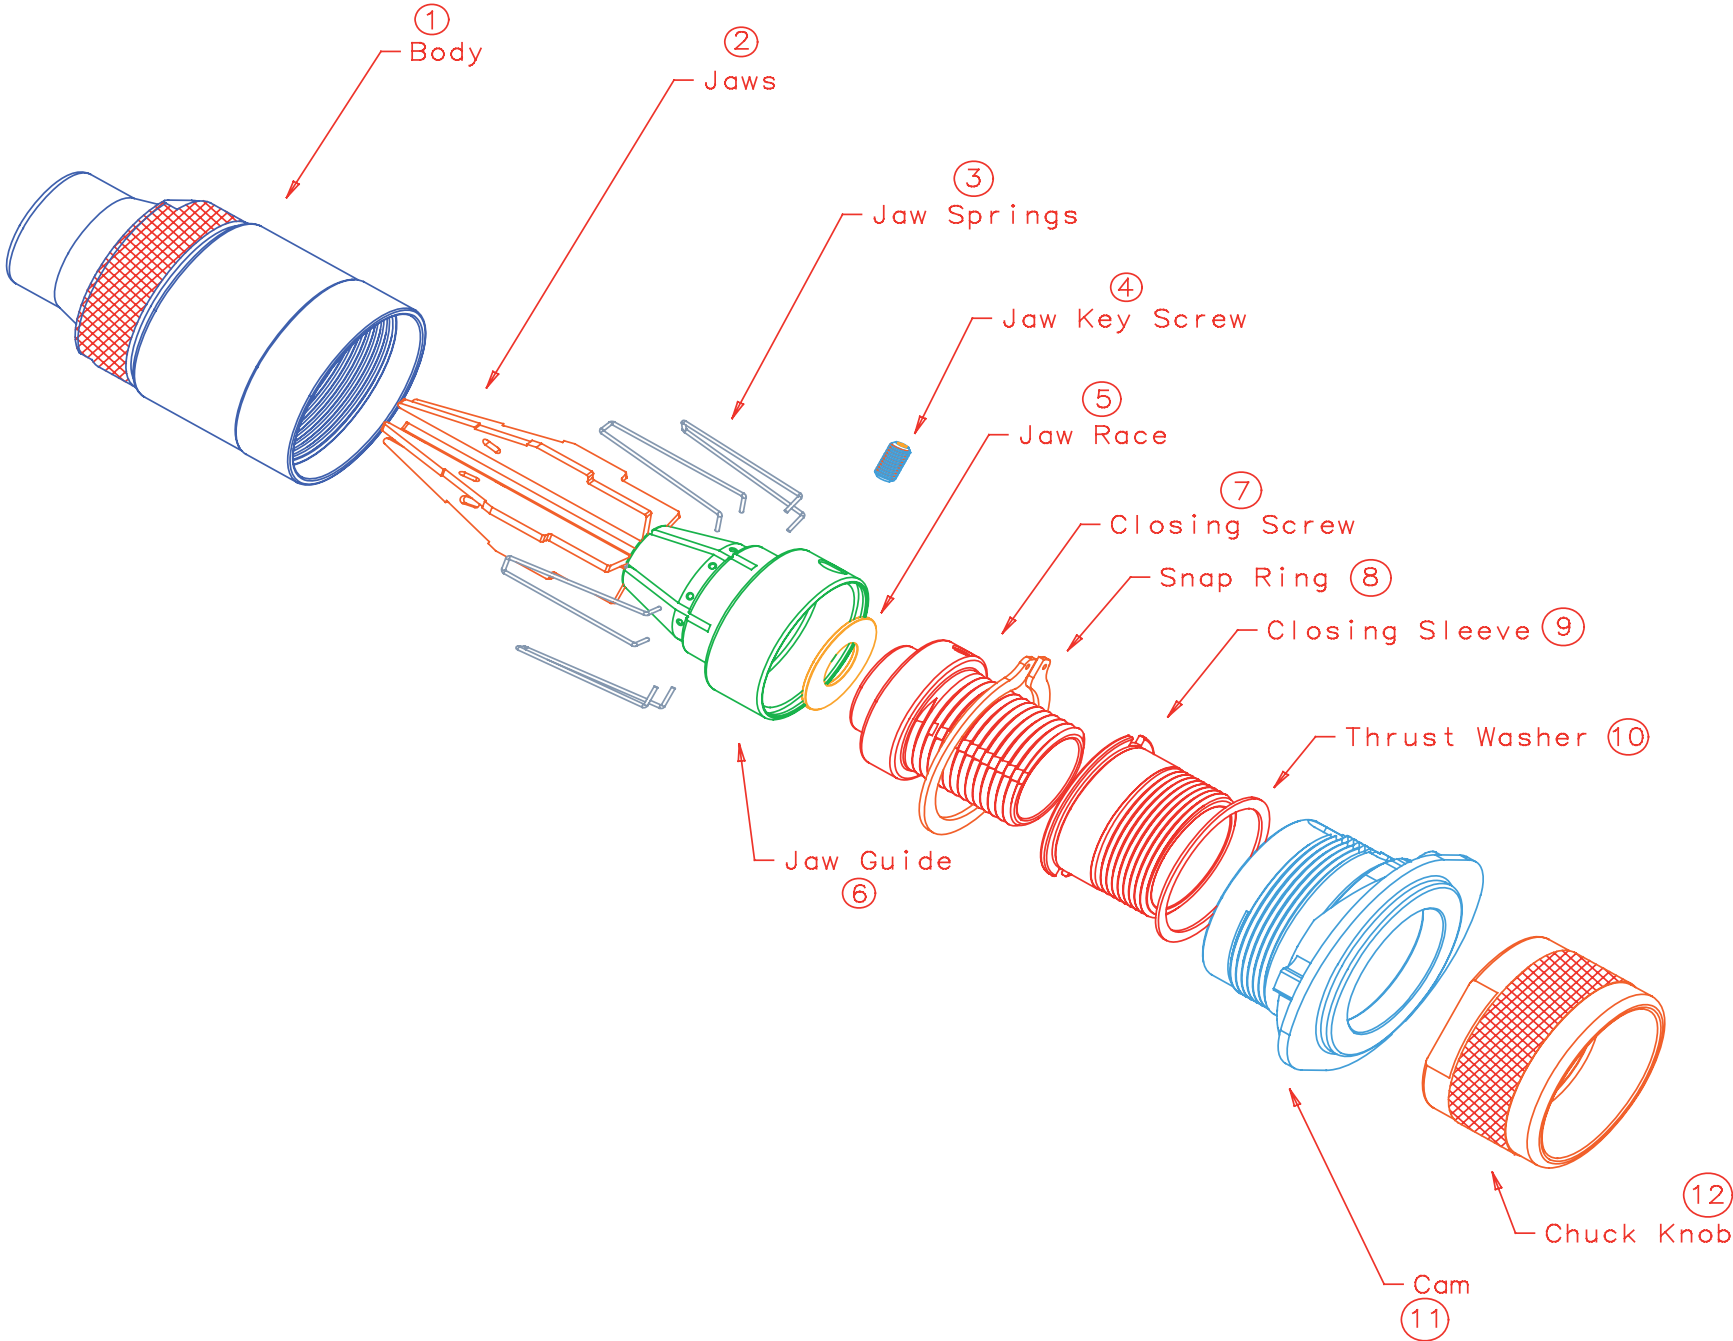

PP08560LF
1/4x5/8x.196 Bearing

PP16348FF
M6x1x12SHCS

SA16916TA
3-12mm Brad Point
Chuck Assembly

LEX-200

**XT3000 LEX250
STEP DRILL ATTACHMENT**

LEX-250

XT3000 LEX300 90 DEGREE ATTACHMENT

**XT3000
CHUCK BREAKDOWN**