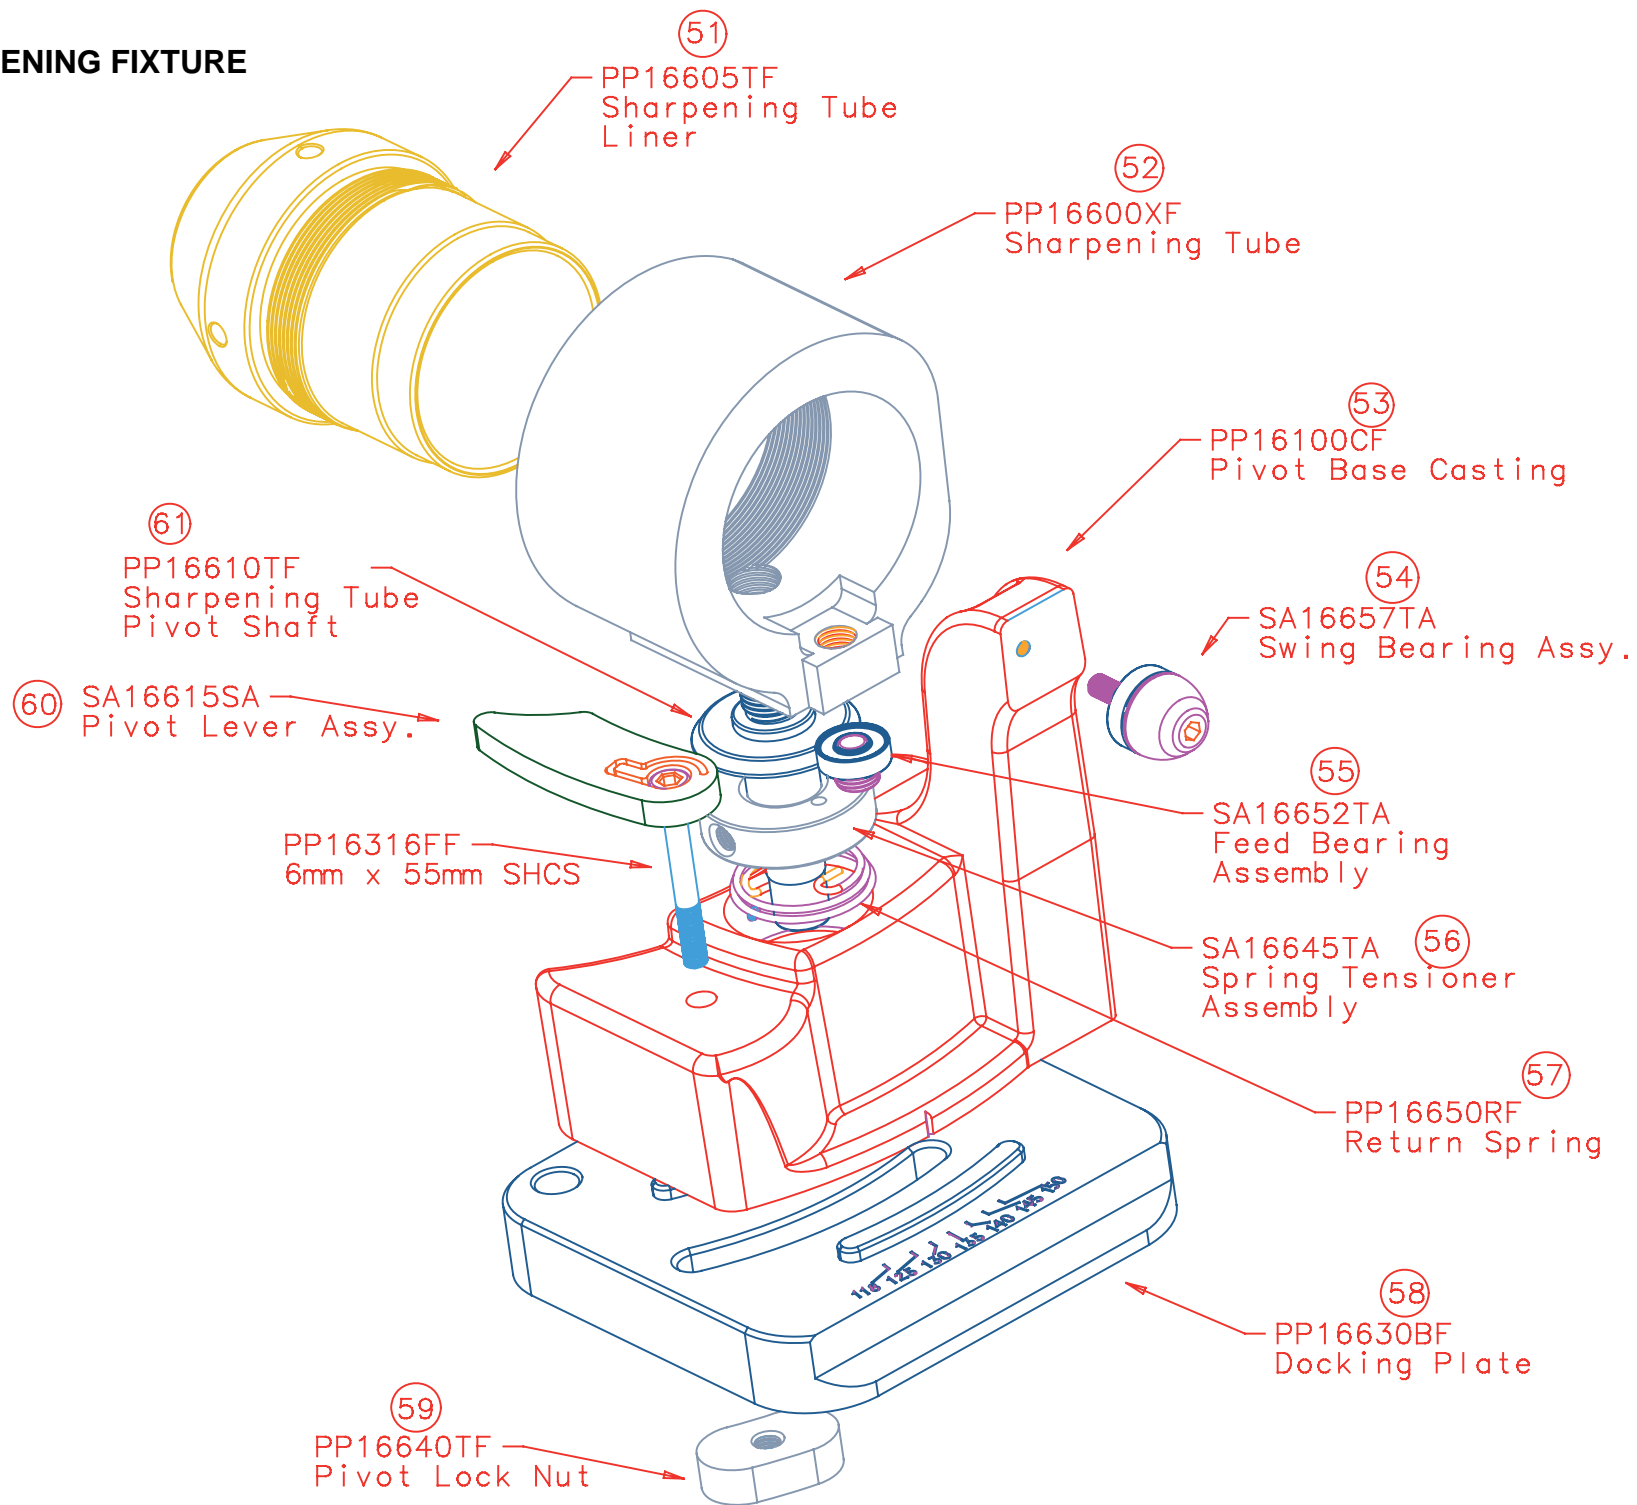

XT3000 BREAKDOWN

**XT3000 SHARPENING FIXTURE
SA16600XA**

**XT3000 ALIGNMENT ASSEMBLY
SA16200CA**

**XT3000 LEX 050
LARGE DRILL ATTACHMENT**

**XT3000 LEX100
XY TABLE**

LEX-1000

XT3000 LEX150 COUNTERSINK ATTACHMENT

**XT3000 LEX200
BRAD POINT ATTACHMENT**

**Brad Point Assembly
Parts List**

PP16605TF
Sharpening Tube Liner

PP16905XF
Brad Point Sharpening Tube

PP16900BF
Brad Point Attachment
Plate

PP16652TF
Feed Bearing Bolt

PP08560LF
1/4x5/8x.196 Bearing

PP16348FF
M6x1x12SHCS

SA16916TA
3-12mm Brad Point
Chuck Assembly

LEX-200

**XT3000 LEX250
STEP DRILL ATTACHMENT**

LEX-250

XT3000 LEX300 90 DEGREE ATTACHMENT

**XT3000
CHUCK BREAKDOWN**

ITEM	ITEM_DESC
SA16488TA	LEFT HAND 12-21MM CHUCK (OPTIONAL)
PP16450TF	12-21MM CHUCK BODY (B BP S N)
SA16427SA	JAW SET (7 PIECES)
SA12567RA	CHUCK JAW SPRINGS (7 PIECES)
PP16440FF	5MM X .8MM X 10MM SSS
PP16465TF	12-21MM JAW GUIDE (B BP S N)
PP16470LF	12-21MM JAW RACE
PP16418TF	12-21MM CLOSING SCREW (B BP S N)
PP16415TF	3-21MM CLOSING SLEEVE (B BP S N)
PP16442FF	3-21MM SNAP RING
PP02404SF	1/4 5/8 & 1 THRUST WASHER
PP16488TF	LEFT HAND 12-21MM CAM (B)
PP16410TF	3-21MM CHUCK KNOB (B BP S N)