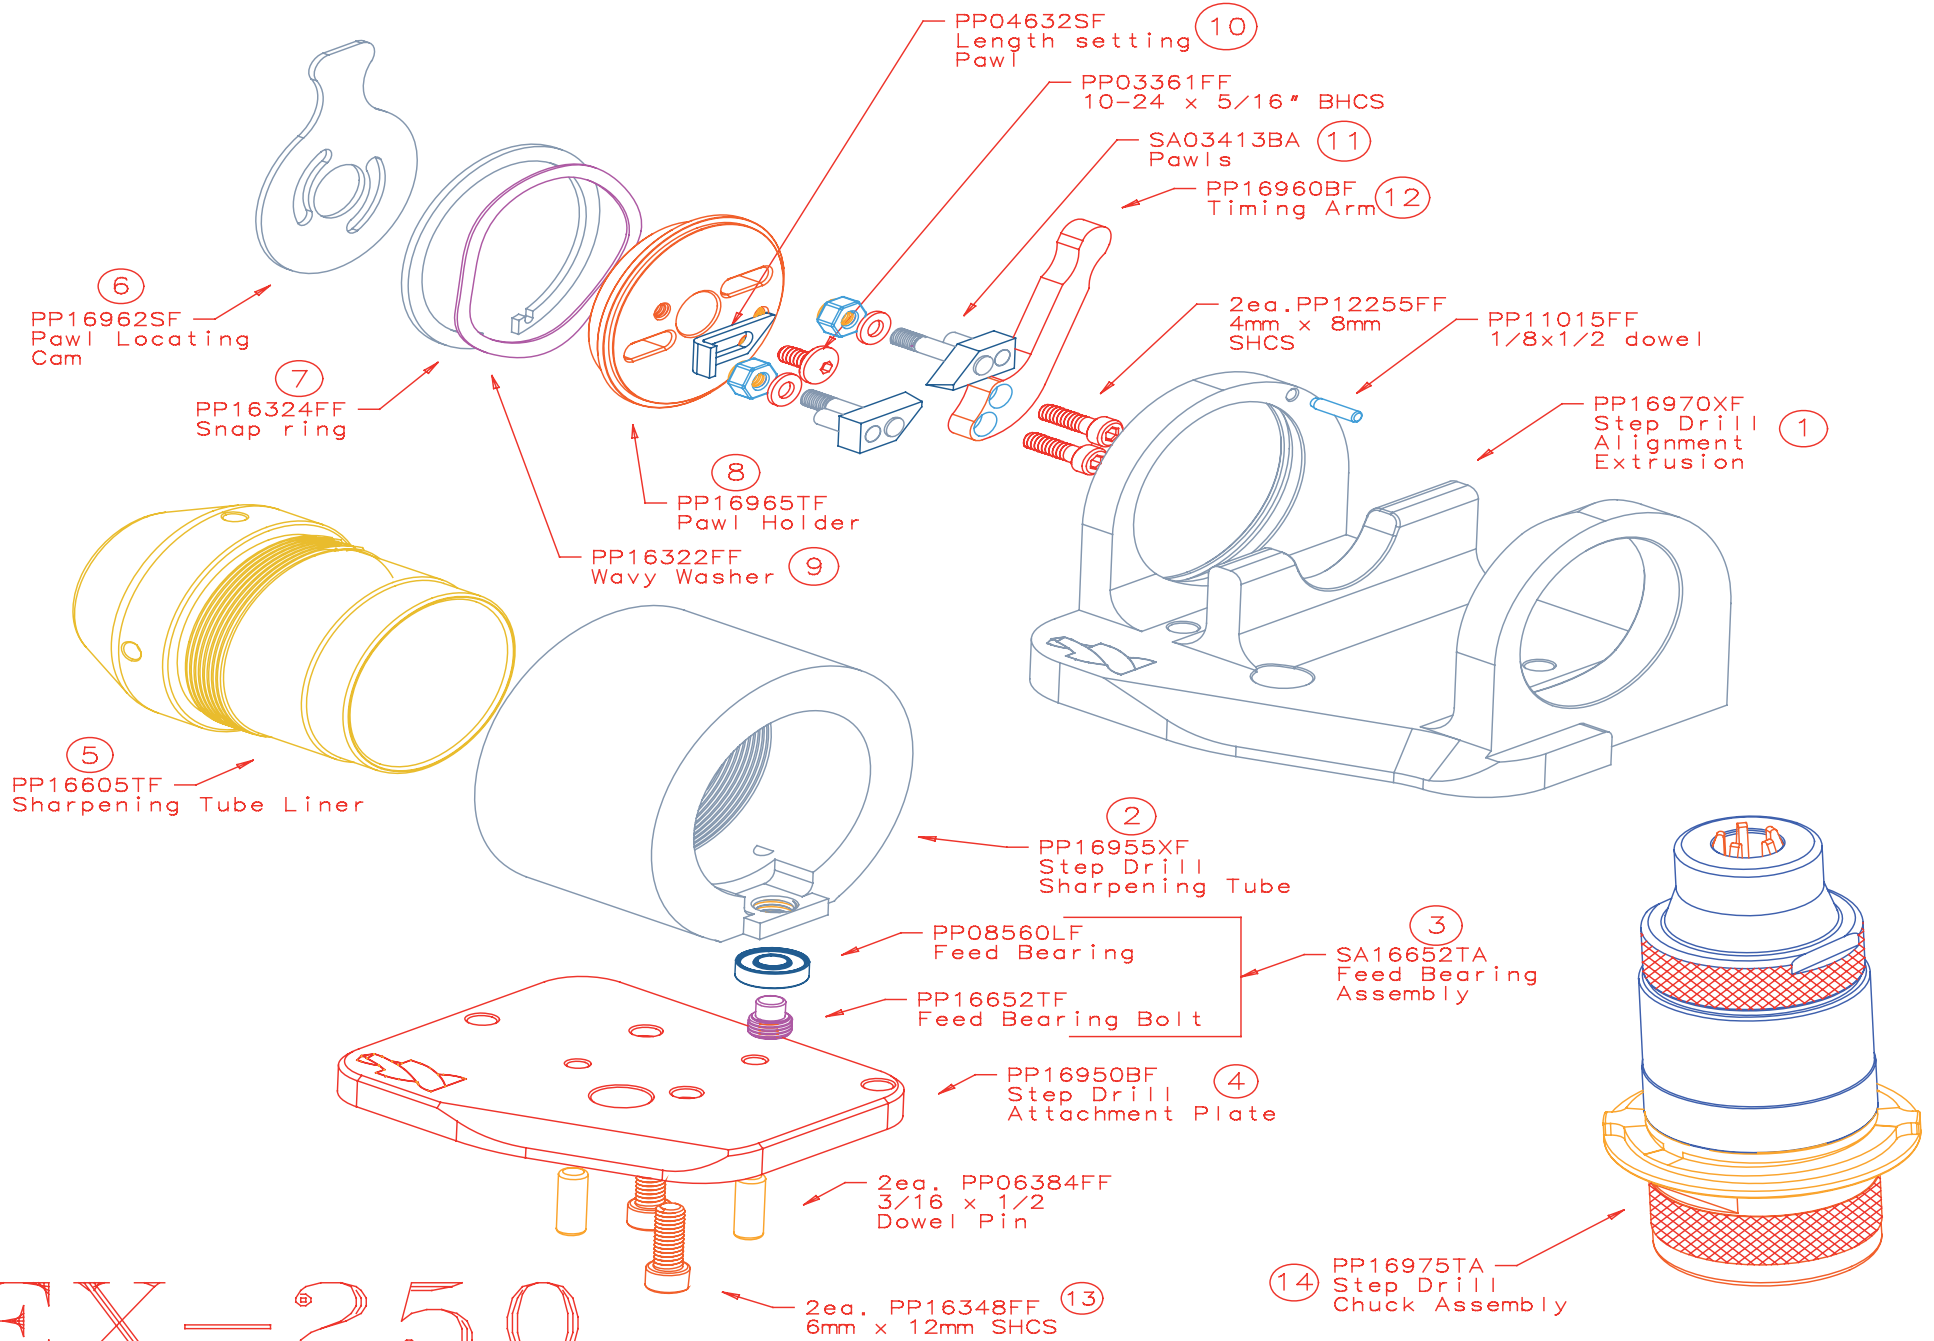

**XT3000 LEX200
BRAD POINT ATTACHMENT**

**Brad Point Assembly
Parts List**

PP16605TF
Sharpening Tube Liner

PP16905XF
Brad Point Sharpening Tube

PP16900BF
Brad Point Attachment
Plate

PP16652TF
Feed Bearing Bolt

PP08560LF
1/4x5/8x.196 Bearing

PP16348FF
M6x1x12SHCS

SA16916TA
3-12mm Brad Point
Chuck Assembly

LEX-200

**XT3000 LEX250
STEP DRILL ATTACHMENT**

LEX-250

XT3000 LEX300 90 DEGREE ATTACHMENT

**XT3000
CHUCK BREAKDOWN**

ITEM	ITEM_DESC
SA16488TA	LEFT HAND 12-21MM CHUCK (OPTIONAL)
PP16450TF	12-21MM CHUCK BODY (B BP S N)
SA16427SA	JAW SET (7 PIECES)
SA12567RA	CHUCK JAW SPRINGS (7 PIECES)
PP16440FF	5MM X .8MM X 10MM SSS
PP16465TF	12-21MM JAW GUIDE (B BP S N)
PP16470LF	12-21MM JAW RACE
PP16418TF	12-21MM CLOSING SCREW (B BP S N)
PP16415TF	3-21MM CLOSING SLEEVE (B BP S N)
PP16442FF	3-21MM SNAP RING
PP02404SF	1/4 5/8 & 1 THRUST WASHER
PP16488TF	LEFT HAND 12-21MM CAM (B)
PP16410TF	3-21MM CHUCK KNOB (B BP S N)