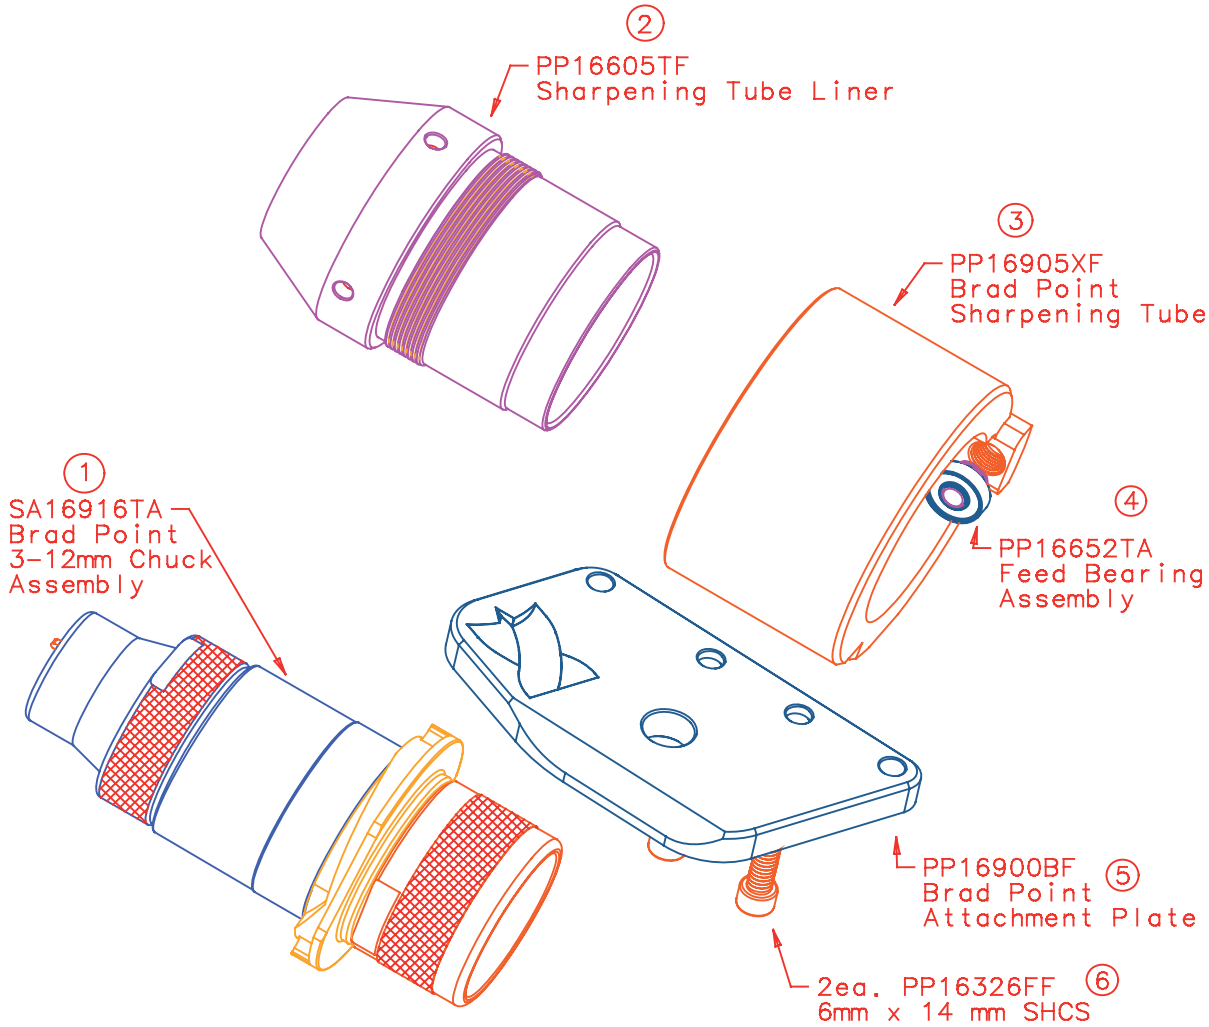

XT3000 BREAKDOWN

**XT3000 SHARPENING FIXTURE
SA16600XA**

**XT3000 ALIGNMENT ASSEMBLY
SA16200CA**

**XT3000 LEX 050
LARGE DRILL ATTACHMENT**

**XT3000 LEX100
XY TABLE**

LEX-1000

XT3000 LEX150 COUNTERSINK ATTACHMENT

**XT3000 LEX200
BRAD POINT ATTACHMENT**

**Brad Point Assembly
Parts List**

PP16605TF
Sharpening Tube Liner

PP16905XF
Brad Point Sharpening Tube

PP16900BF
Brad Point Attachment
Plate

PP16652TF
Feed Bearing Bolt

ITEM	ITEM_DESC
SA16488TA	LEFT HAND 12-21MM CHUCK (OPTIONAL)
PP16450TF	12-21MM CHUCK BODY (B BP S N)
SA16427SA	JAW SET (7 PIECES)
SA12567RA	CHUCK JAW SPRINGS (7 PIECES)
PP16440FF	5MM X .8MM X 10MM SSS
PP16465TF	12-21MM JAW GUIDE (B BP S N)
PP16470LF	12-21MM JAW RACE
PP16418TF	12-21MM CLOSING SCREW (B BP S N)
PP16415TF	3-21MM CLOSING SLEEVE (B BP S N)
PP16442FF	3-21MM SNAP RING
PP02404SF	1/4 5/8 & 1 THRUST WASHER
PP16488TF	LEFT HAND 12-21MM CAM (B)
PP16410TF	3-21MM CHUCK KNOB (B BP S N)