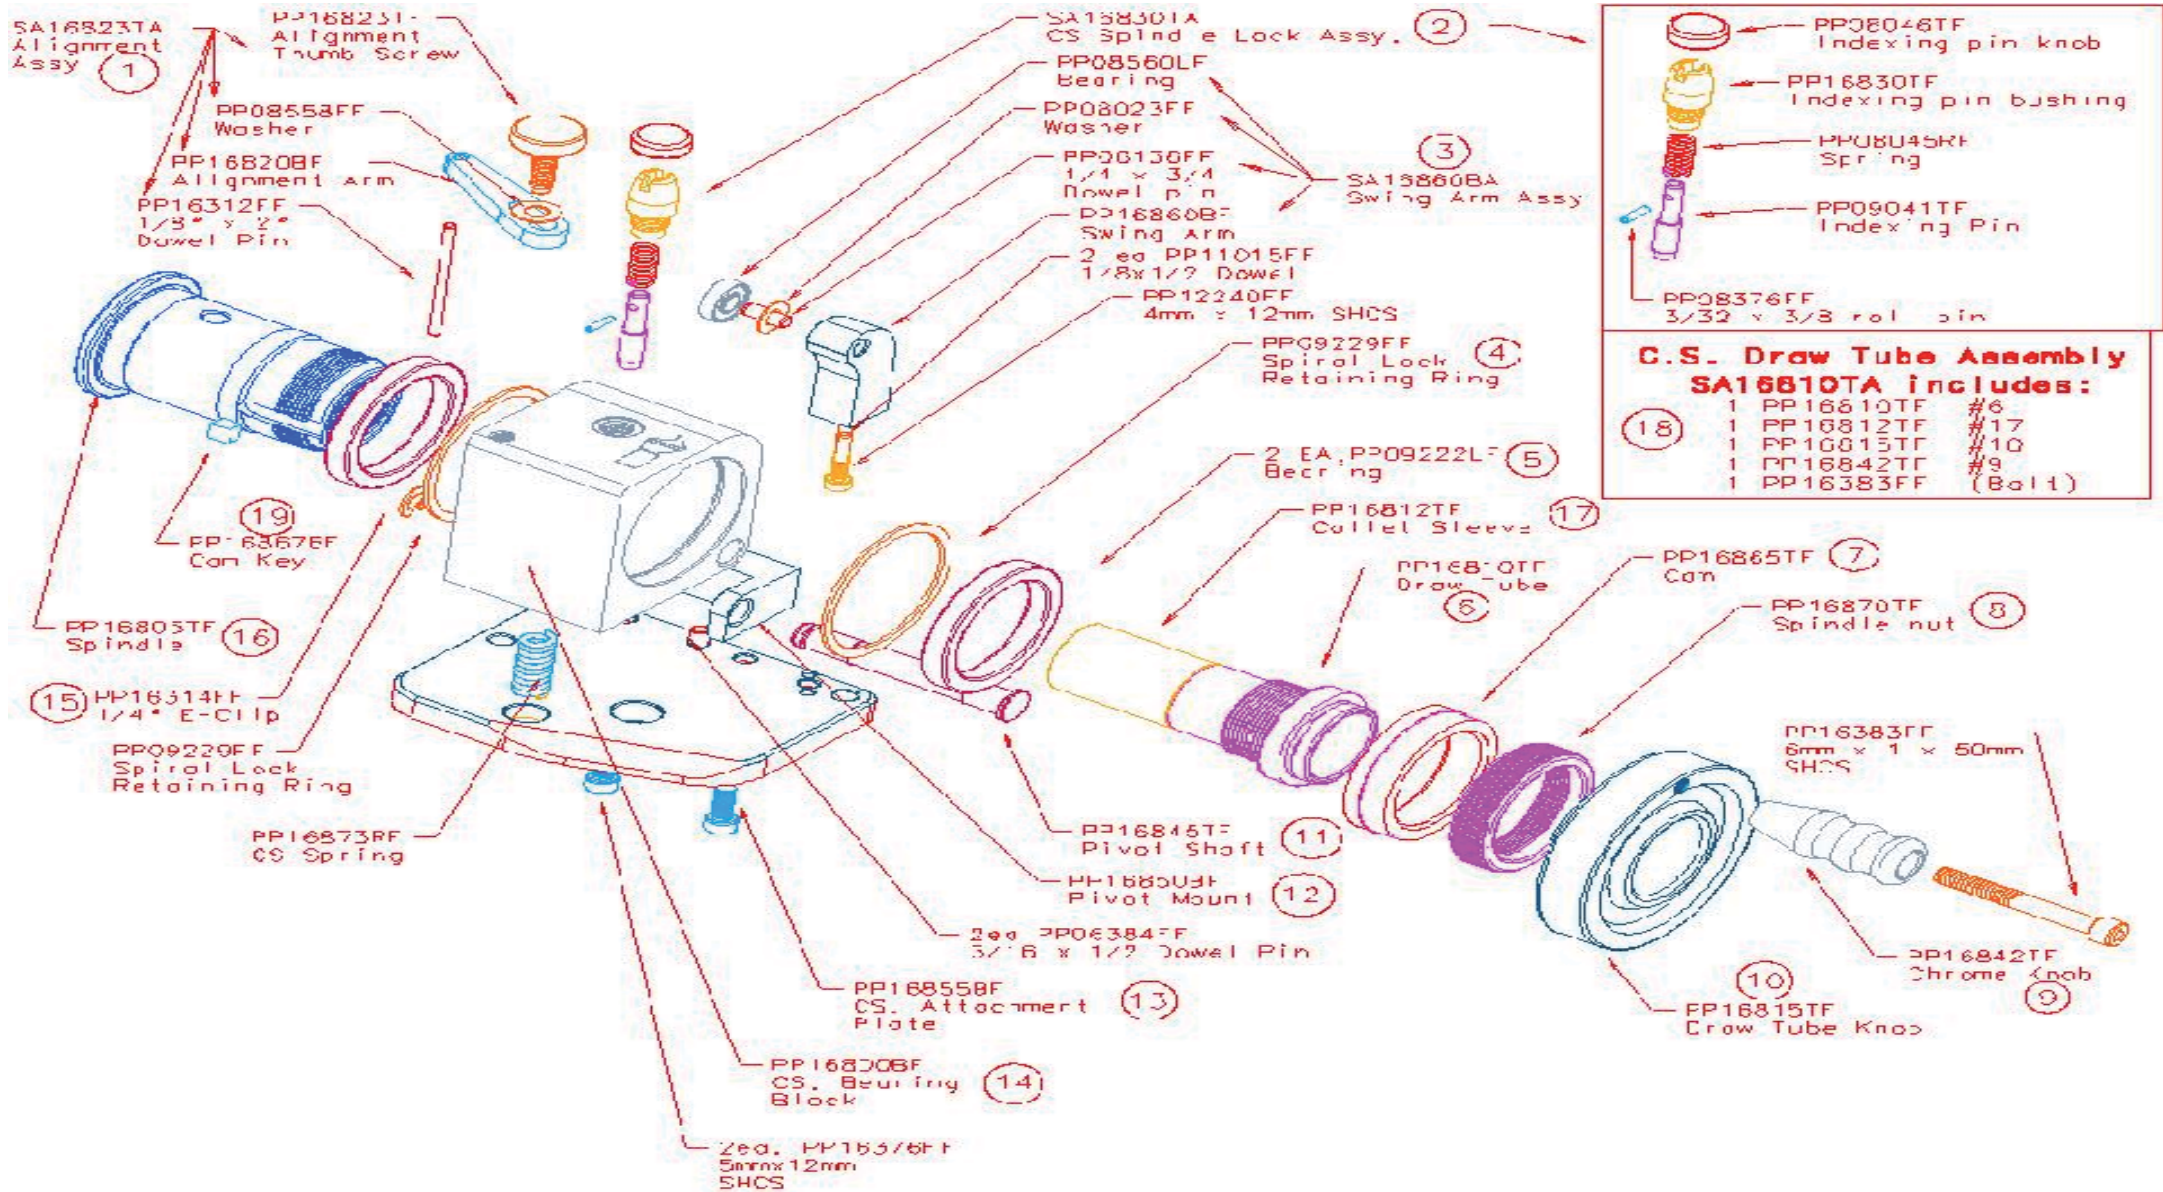

XT3000 BREAKDOWN

**XT3000 SHARPENING FIXTURE
SA16600XA**

**XT3000 ALIGNMENT ASSEMBLY
SA16200CA**

**XT3000 LEX 050
LARGE DRILL ATTACHMENT**

**XT3000 LEX100
XY TABLE**

LEX-1000

XT3000 LEX150 COUNTERSINK ATTACHMENT

**XT3000 LEX200
BRAD POINT ATTACHMENT**

**Brad Point Assembly
Parts List**

PP16605TF
Sharpening Tube Liner

PP16905XF
Brad Point Sharpening Tube

PP16900BF
Brad Point Attachment
Plate

PP16652TF
Feed Bearing Bolt

ITEM	ITEM_DESC
SA16488TA	LEFT HAND 12-21MM CHUCK (OPTIONAL)
PP16450TF	12-21MM CHUCK BODY (B BP S N)
SA16427SA	JAW SET (7 PIECES)
SA12567RA	CHUCK JAW SPRINGS (7 PIECES)
PP16440FF	5MM X .8MM X 10MM SSS
PP16465TF	12-21MM JAW GUIDE (B BP S N)
PP16470LF	12-21MM JAW RACE
PP16418TF	12-21MM CLOSING SCREW (B BP S N)
PP16415TF	3-21MM CLOSING SLEEVE (B BP S N)
PP16442FF	3-21MM SNAP RING
PP02404SF	1/4 5/8 & 1 THRUST WASHER
PP16488TF	LEFT HAND 12-21MM CAM (B)
PP16410TF	3-21MM CHUCK KNOB (B BP S N)