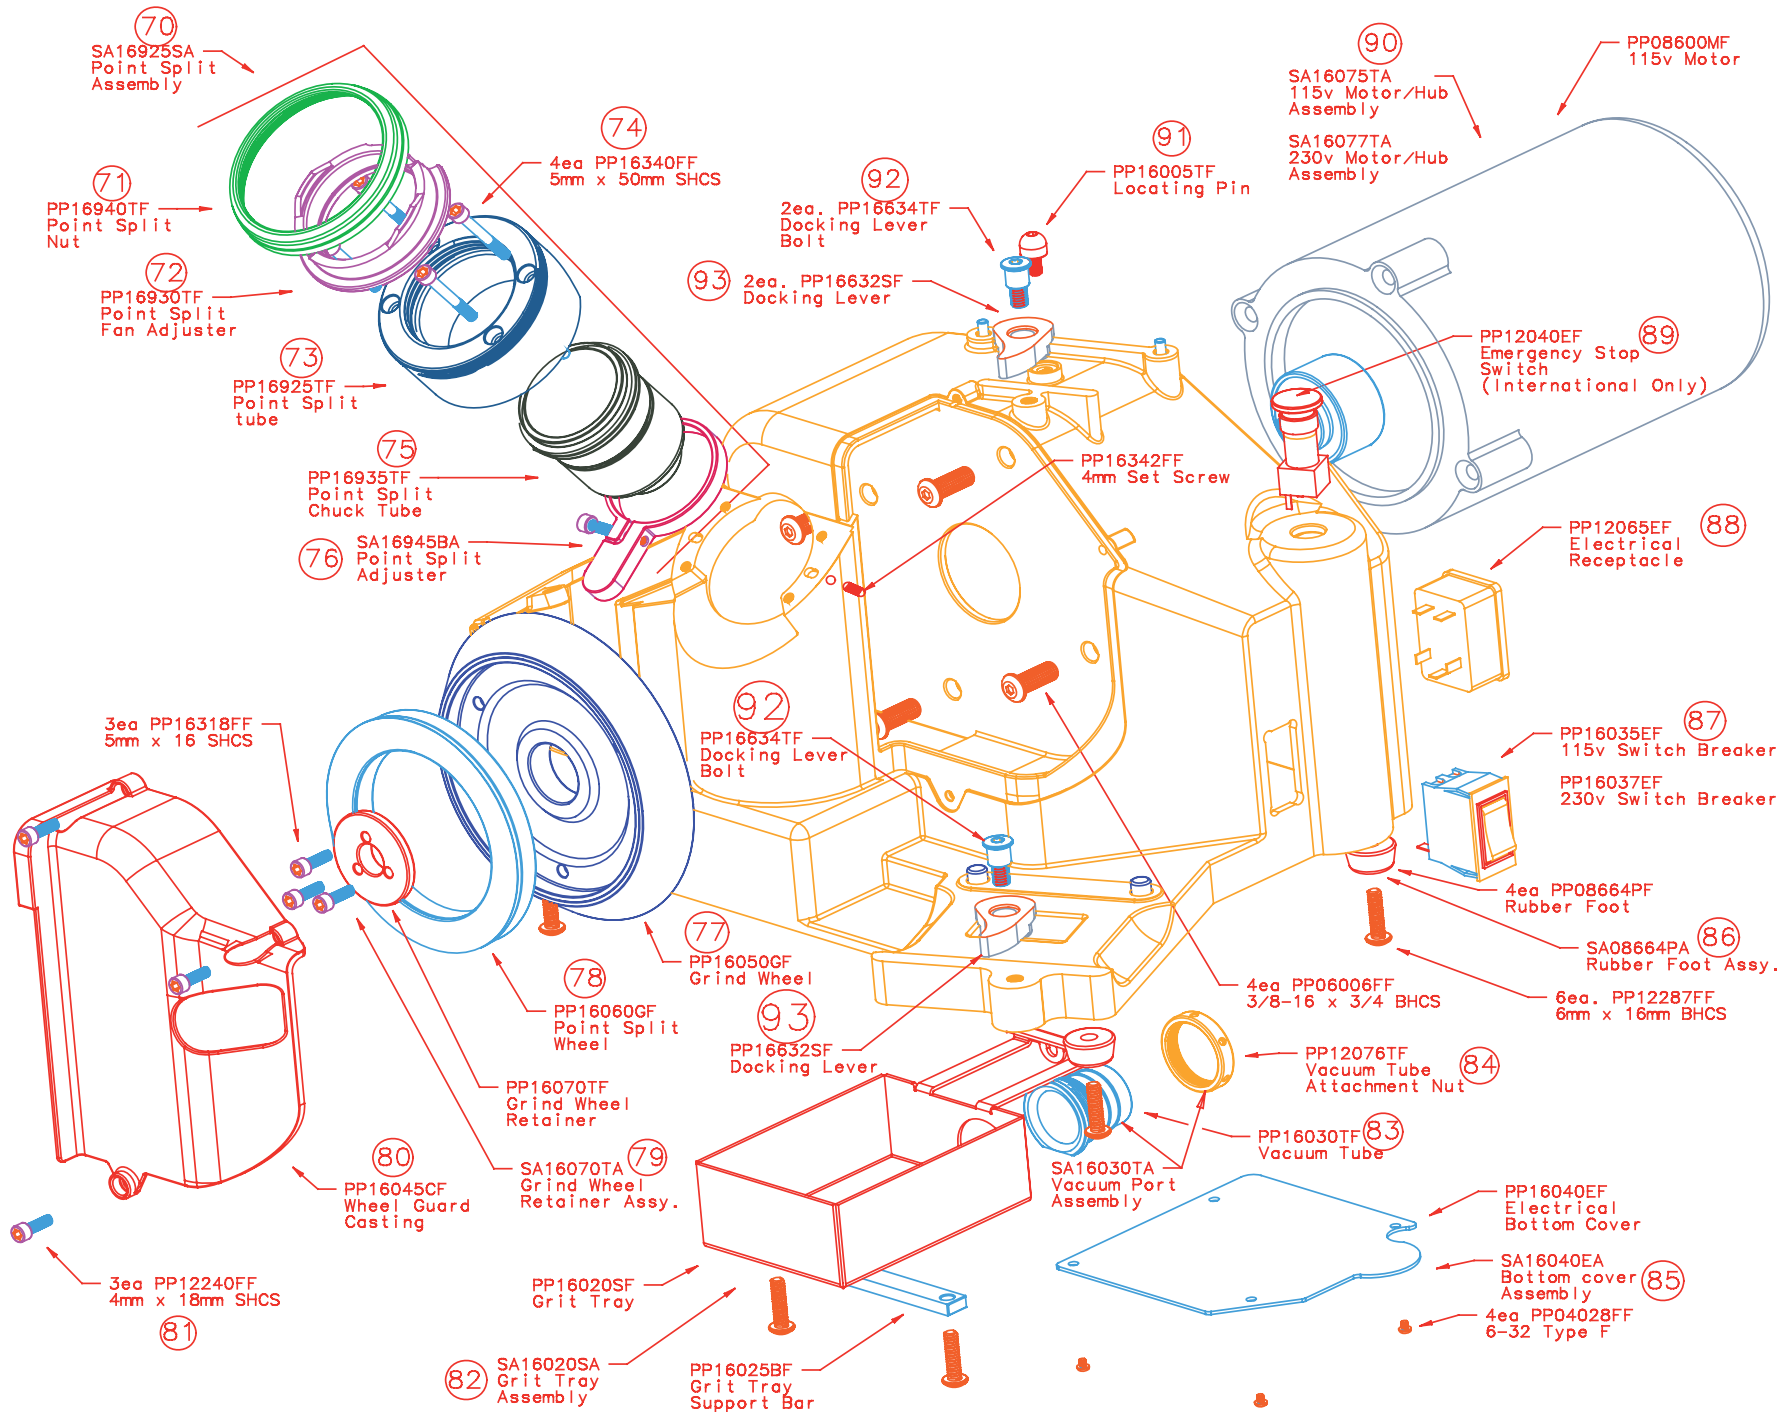

XT3000 BREAKDOWN