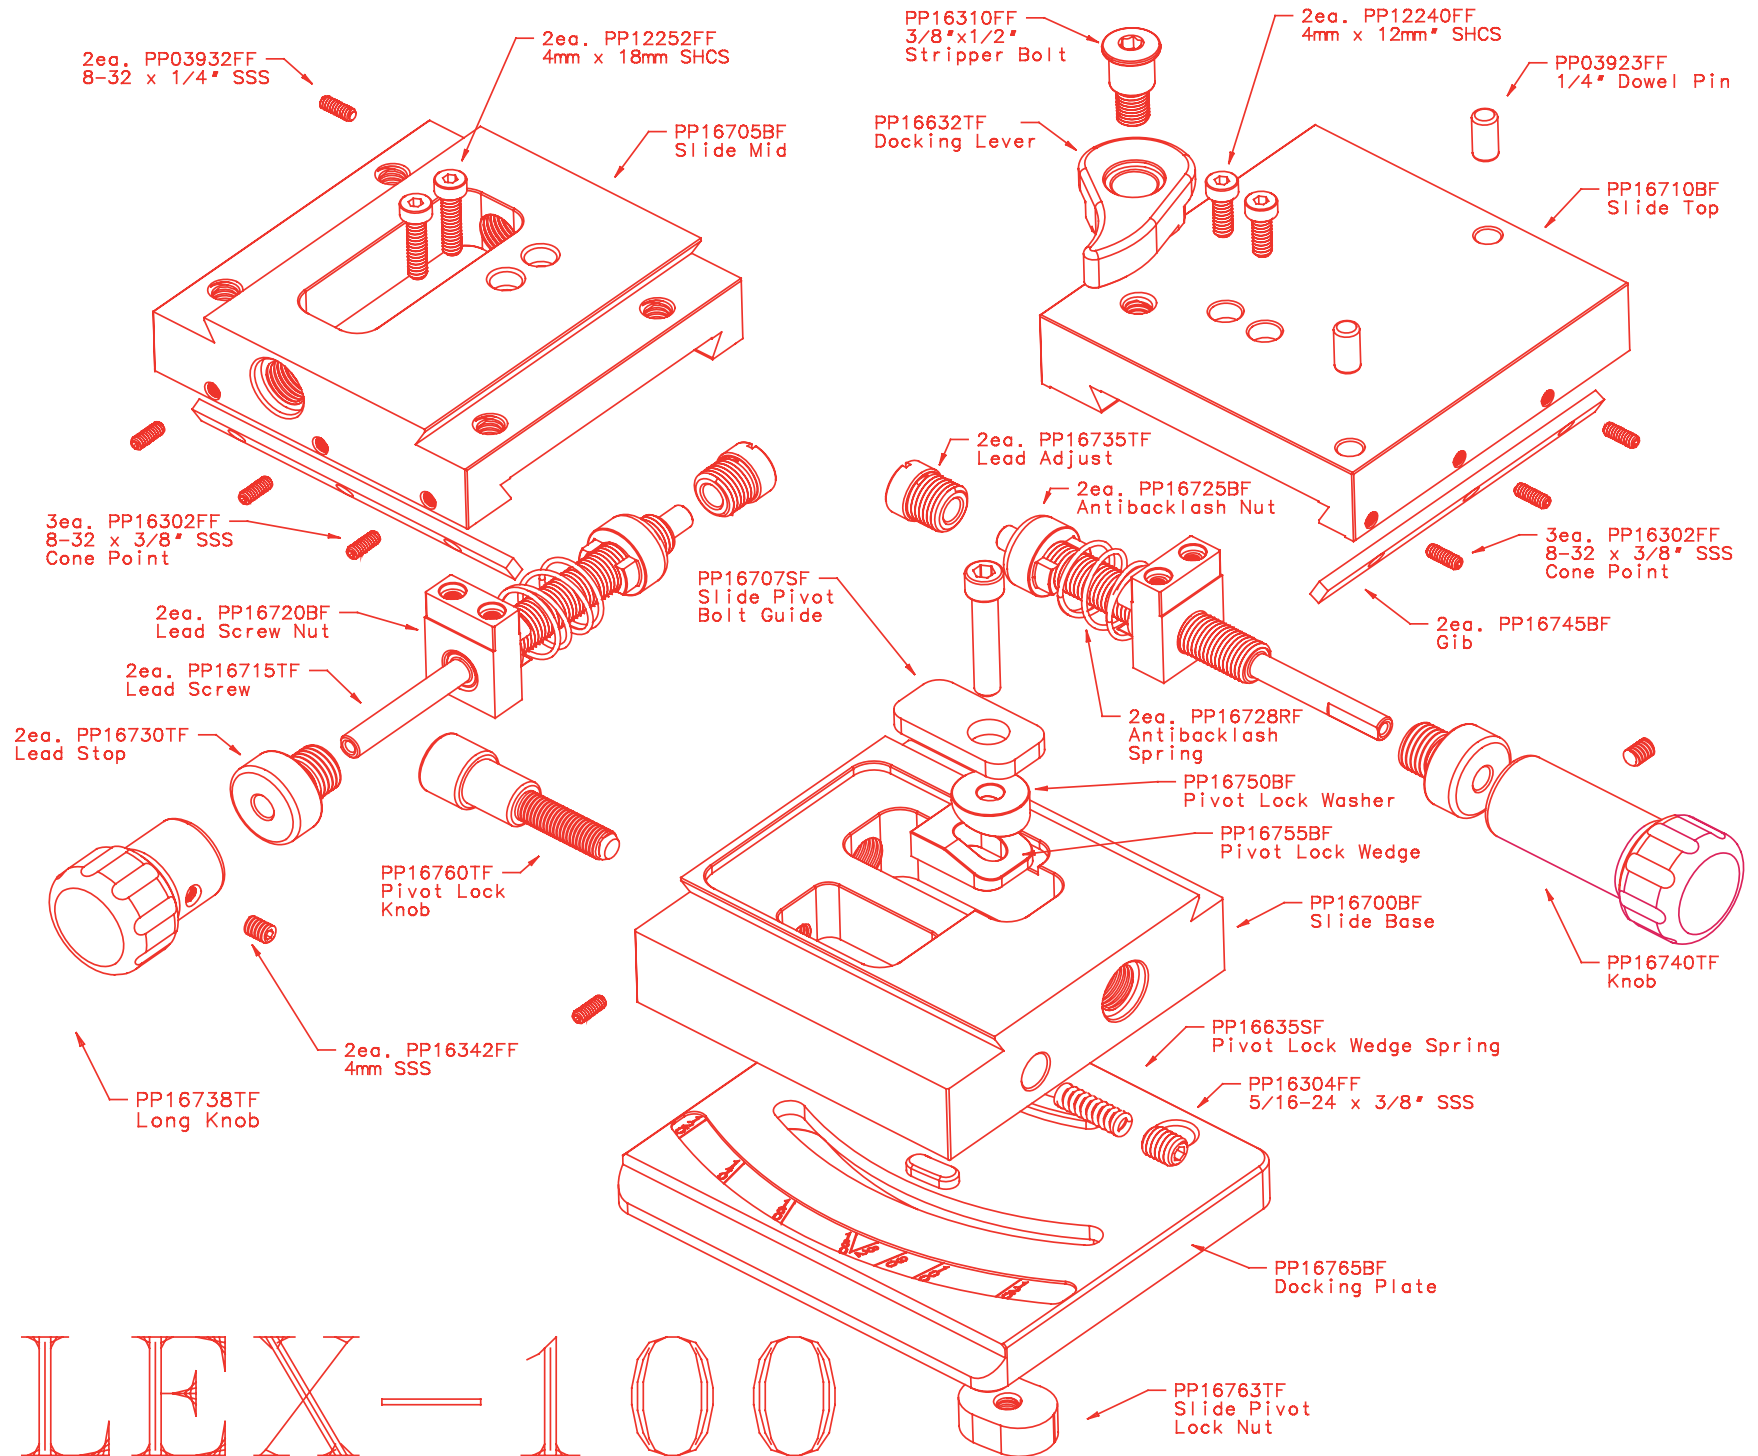

**XT3000 LEX100
XY TABLE**

LEX-1000