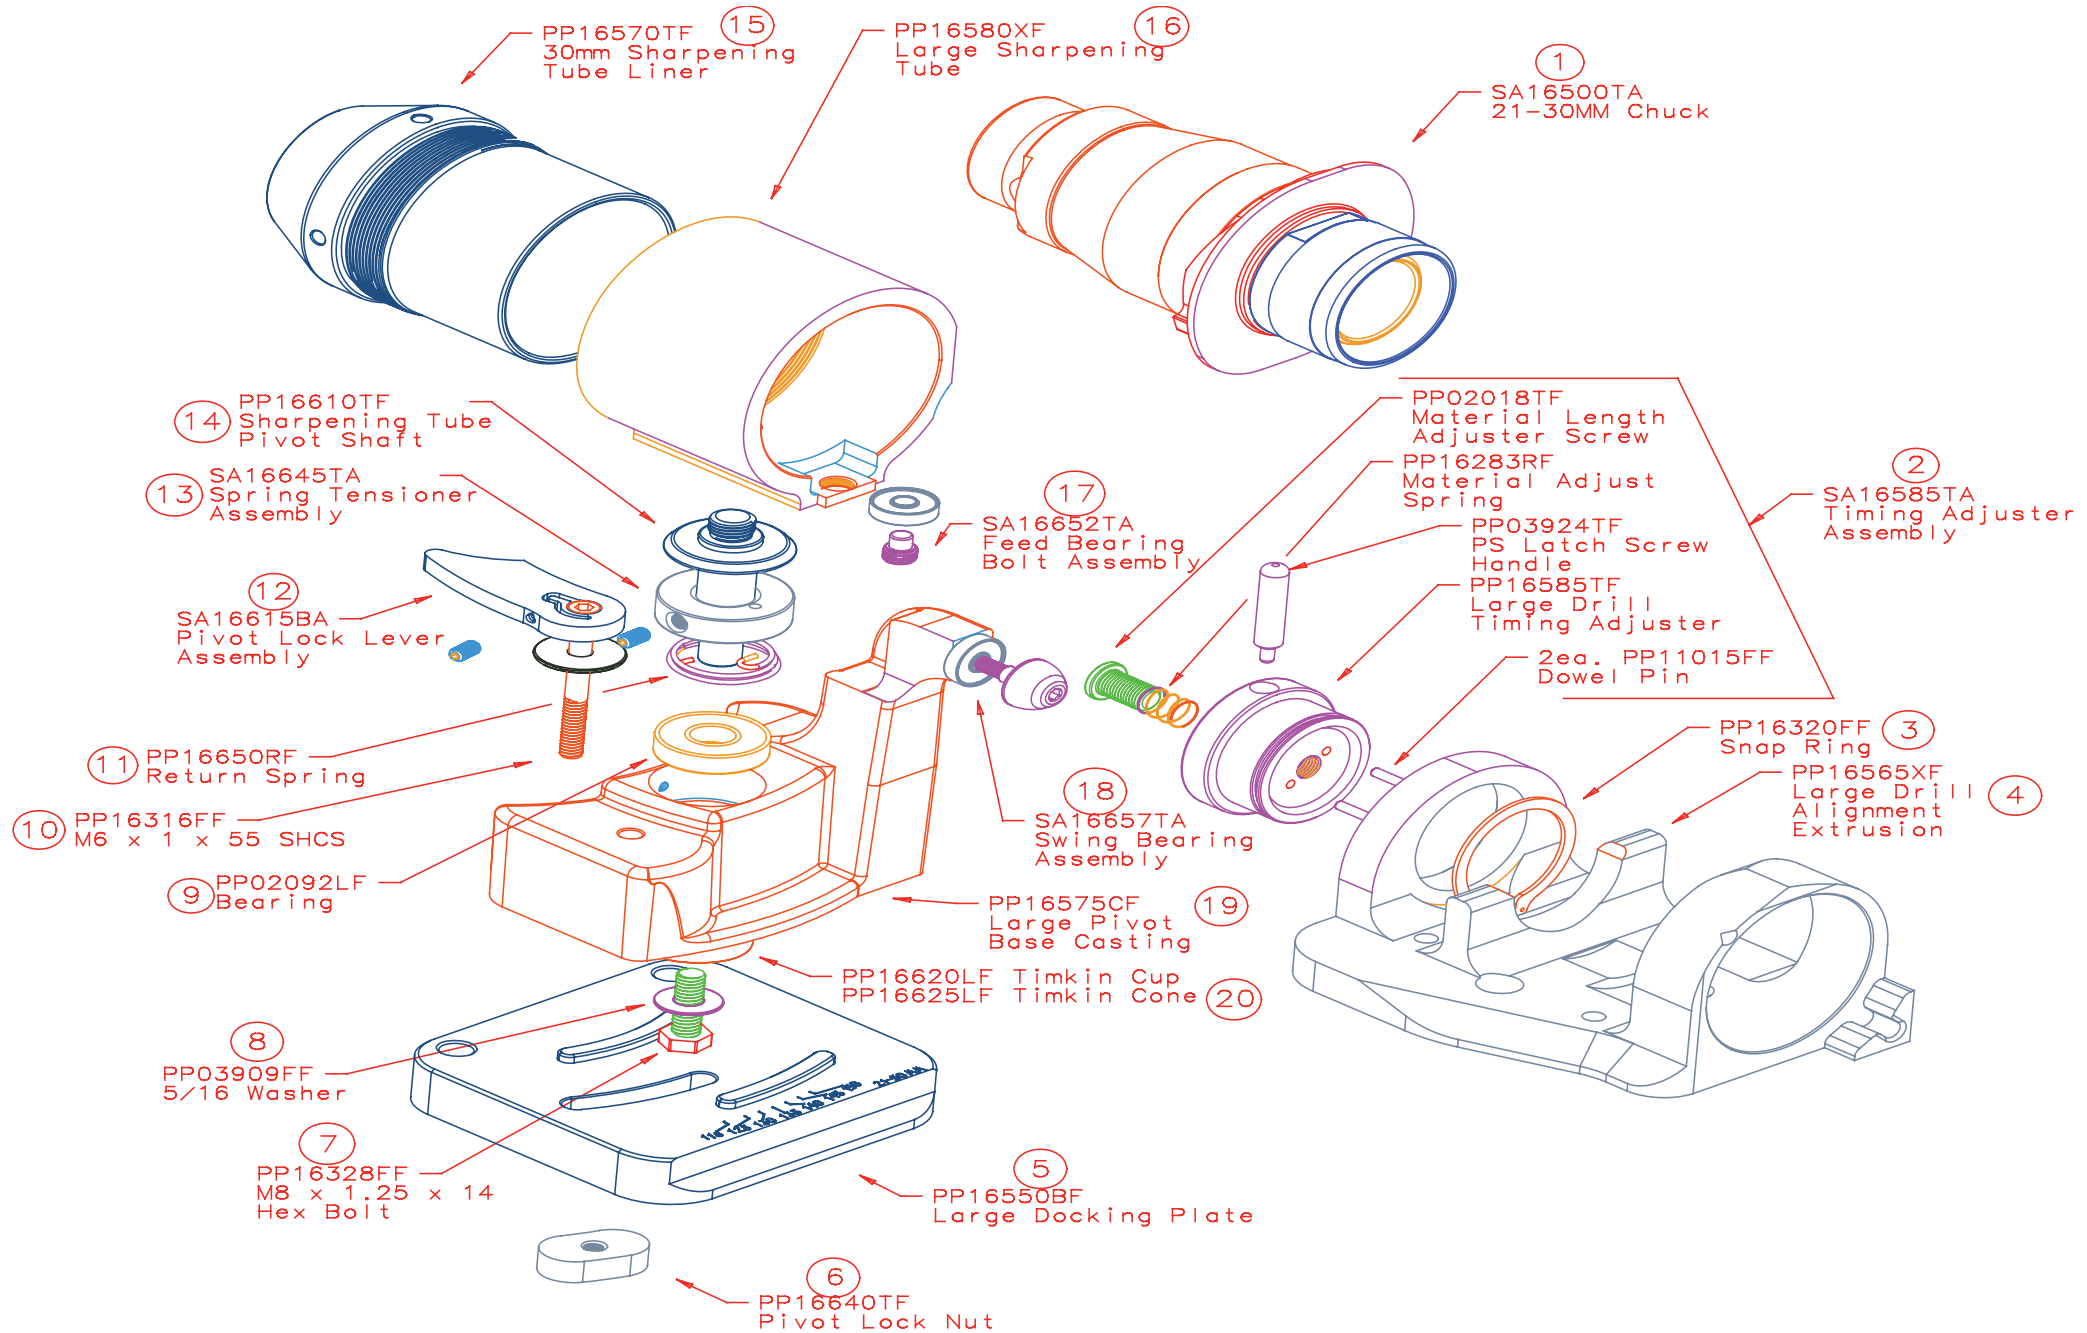

XT3000 BREAKDOWN

**XT3000 SHARPENING FIXTURE
SA16600XA**

**XT3000 ALIGNMENT ASSEMBLY
SA16200CA**

**XT3000 LEX 050
LARGE DRILL ATTACHMENT**

**XT3000 LEX100
XY TABLE**

LEX-1000

XT3000 LEX150 COUNTERSINK ATTACHMENT

**XT3000 LEX200
BRAD POINT ATTACHMENT**

**Brad Point Assembly
Parts List**

PP16605TF
Sharpening Tube Liner

PP16905XF
Brad Point Sharpening Tube

PP16900BF
Brad Point Attachment
Plate

PP16652TF
Feed Bearing Bolt

ITEM	ITEM_DESC	NUMBER	ITEM	ITEM_DESC
SA16916TA	3-12MM BRAD POINT CHUCK (STANDARD)		SA16880TA	90 DEGREE 12-21MM CHUCK (OPTIONAL)
PP16400TF	3-12MM CHUCK BODY (B BP S N)	1	PP16450TF	12-21MM CHUCK BODY (B BP S N)
SA16425SA	JAW SET (5 PIECES)	2	SA16427SA	JAW SET (7 PIECES)
SA12565RA	CHUCK JAW SPRINGS (5 PIECES)	3	SA12567RA	CHUCK JAW SPRINGS (7 PIECES)
PP16440FF	5MM X .8MM X 10MM SSS	4	PP16440FF	5MM X .8MM X 10MM SSS
PP16430TF	3-12MM JAW GUIDE (B BP S N)	5	PP16465TF	12-21MM JAW GUIDE (B BP S N)
PP16435LF	3-12MM JAW RACE	6	PP16470LF	12-21MM JAW RACE
PP16420TF	3-12MM CLOSING SCREW (B BP S N)	7	PP16418TF	12-21MM CLOSING SCREW (B BP S N)
PP16515TF	21-30MM CLOSING SLEEVE	8	PP16415TF	3-21MM CLOSING SLEEVE (B BP S N)
PP16442FF	3-21MM SNAP RING	9	PP16442FF	3-21MM SNAP RING
PP02404SF	1/4 5/8 & 1 THRUST WASHER	10	PP02404SF	1/4 5/8 & 1 THRUST WASHER
PP16916TF	3-12MM BRAD PT CHUCK CAM	11	PP16880TF	90 DEGREE 12-21 CAM
PP16410TF	3-21MM CHUCK KNOB (B BP S N)	12	PP16410TF	3-21MM CHUCK KNOB (B BP S N)

ITEM	ITEM_DESC
SA16488TA	LEFT HAND 12-21MM CHUCK (OPTIONAL)
PP16450TF	12-21MM CHUCK BODY (B BP S N)
SA16427SA	JAW SET (7 PIECES)
SA12567RA	CHUCK JAW SPRINGS (7 PIECES)
PP16440FF	5MM X .8MM X 10MM SSS
PP16465TF	12-21MM JAW GUIDE (B BP S N)
PP16470LF	12-21MM JAW RACE
PP16418TF	12-21MM CLOSING SCREW (B BP S N)
PP16415TF	3-21MM CLOSING SLEEVE (B BP S N)
PP16442FF	3-21MM SNAP RING
PP02404SF	1/4 5/8 & 1 THRUST WASHER
PP16488TF	LEFT HAND 12-21MM CAM (B)
PP16410TF	3-21MM CHUCK KNOB (B BP S N)