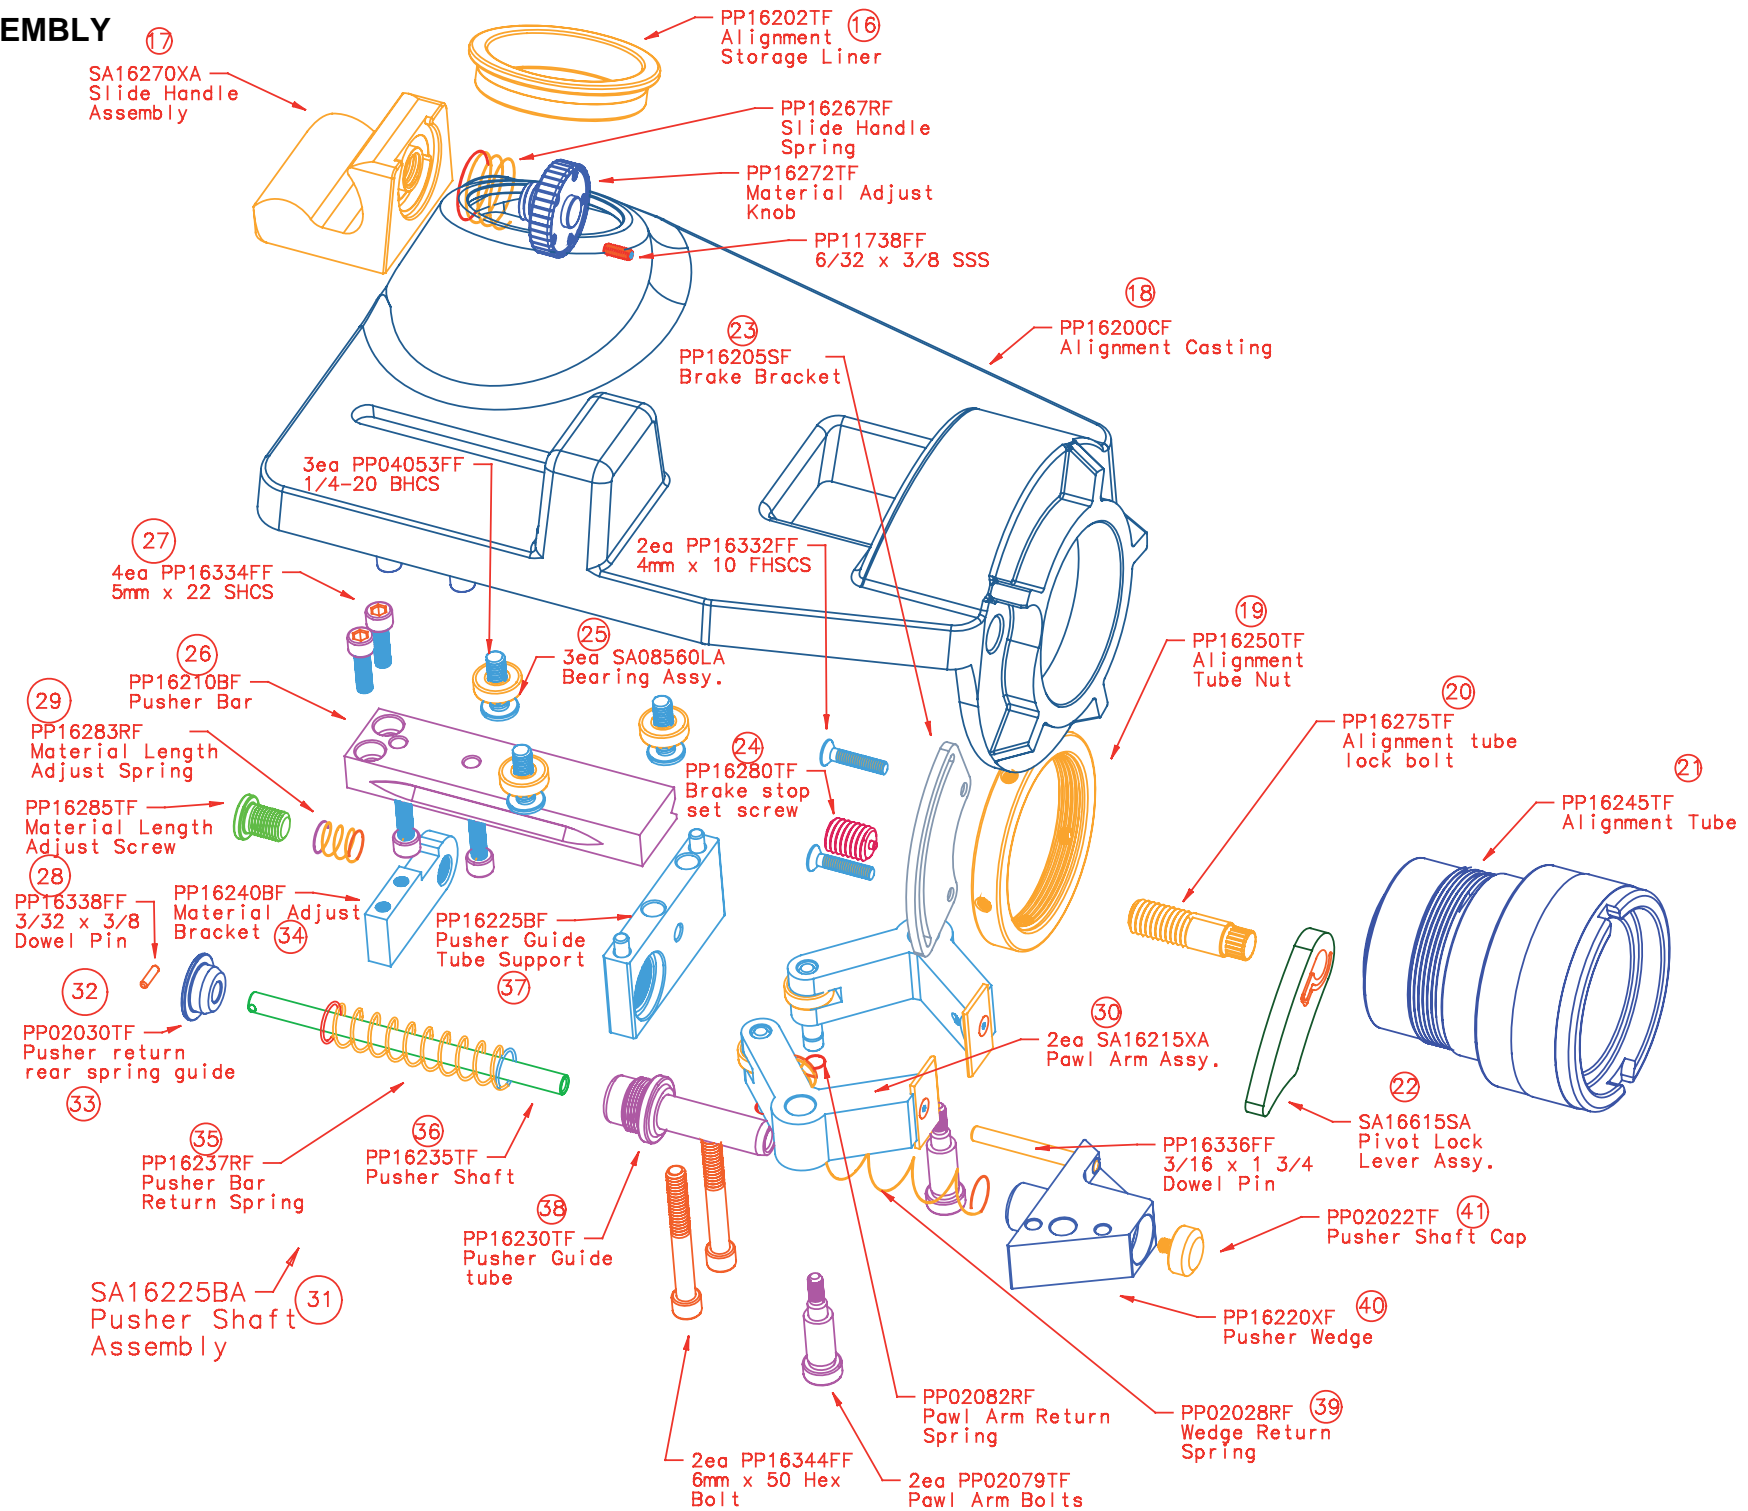

XT3000 BREAKDOWN

**XT3000 SHARPENING FIXTURE
SA16600XA**

**XT3000 ALIGNMENT ASSEMBLY
SA16200CA**

**XT3000 LEX 050
LARGE DRILL ATTACHMENT**

**XT3000 LEX100
XY TABLE**

LEX-1000

XT3000 LEX150 COUNTERSINK ATTACHMENT

**XT3000 LEX200
BRAD POINT ATTACHMENT**

**Brad Point Assembly
Parts List**

PP16605TF
Sharpening Tube Liner

PP16905XF
Brad Point Sharpening Tube

PP16900BF
Brad Point Attachment
Plate

PP16652TF
Feed Bearing Bolt

ITEM	ITEM_DESC
SA16488TA	LEFT HAND 12-21MM CHUCK (OPTIONAL)
PP16450TF	12-21MM CHUCK BODY (B BP S N)
SA16427SA	JAW SET (7 PIECES)
SA12567RA	CHUCK JAW SPRINGS (7 PIECES)
PP16440FF	5MM X .8MM X 10MM SSS
PP16465TF	12-21MM JAW GUIDE (B BP S N)
PP16470LF	12-21MM JAW RACE
PP16418TF	12-21MM CLOSING SCREW (B BP S N)
PP16415TF	3-21MM CLOSING SLEEVE (B BP S N)
PP16442FF	3-21MM SNAP RING
PP02404SF	1/4 5/8 & 1 THRUST WASHER
PP16488TF	LEFT HAND 12-21MM CAM (B)
PP16410TF	3-21MM CHUCK KNOB (B BP S N)